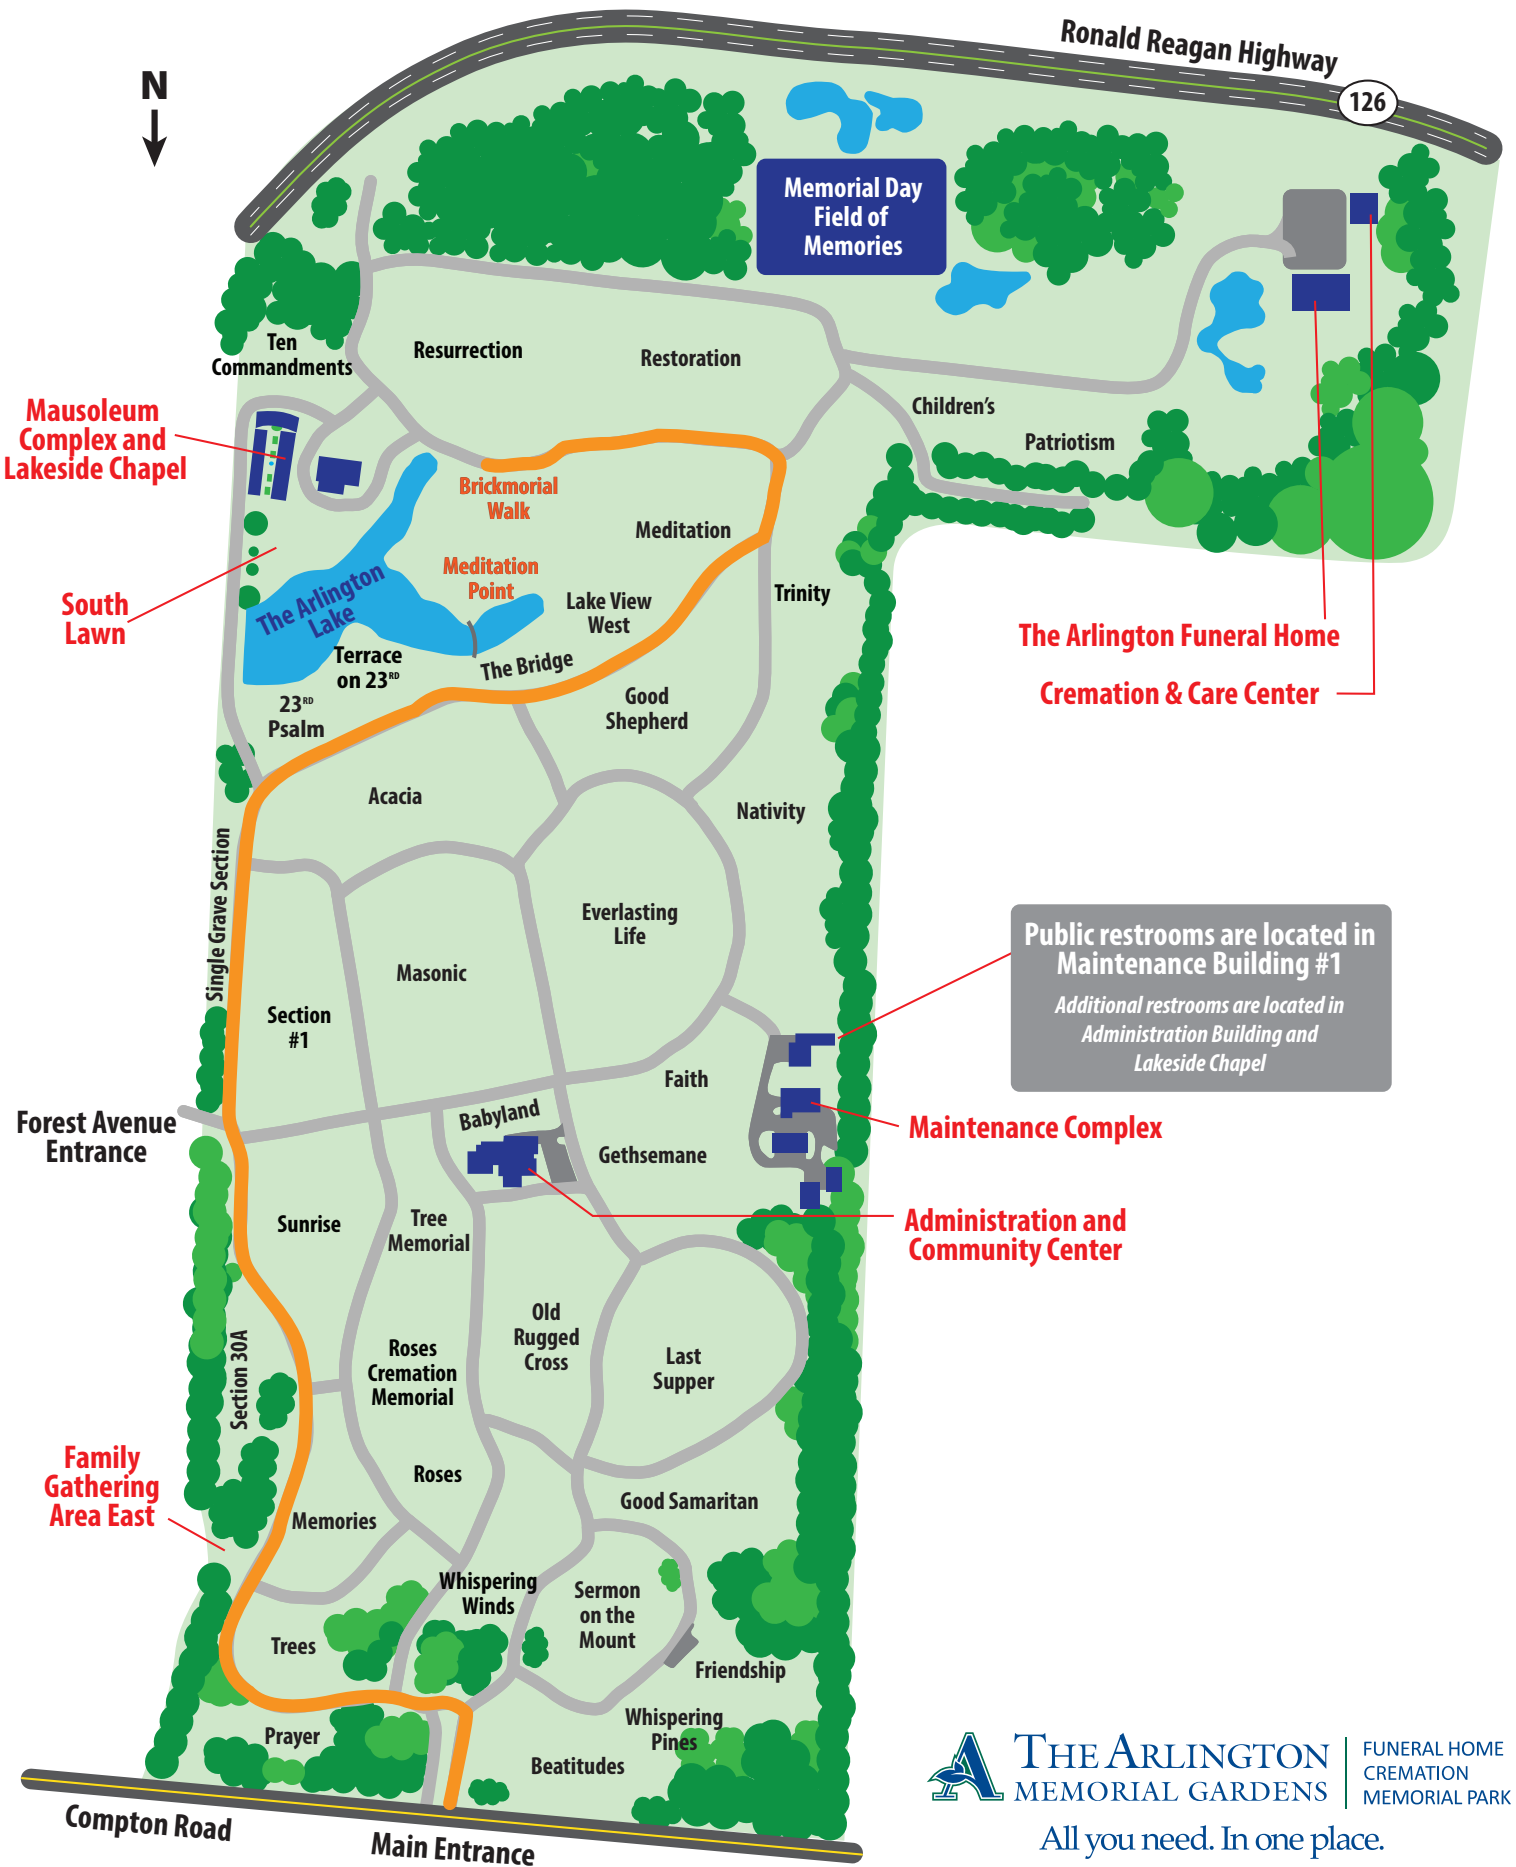

# Brickmorial Walk/Meditation Point (follow the orange line)

Public restrooms are located in Maintenance Building #1  
Additional restrooms are located in Administration Building and Lakeside Chapel