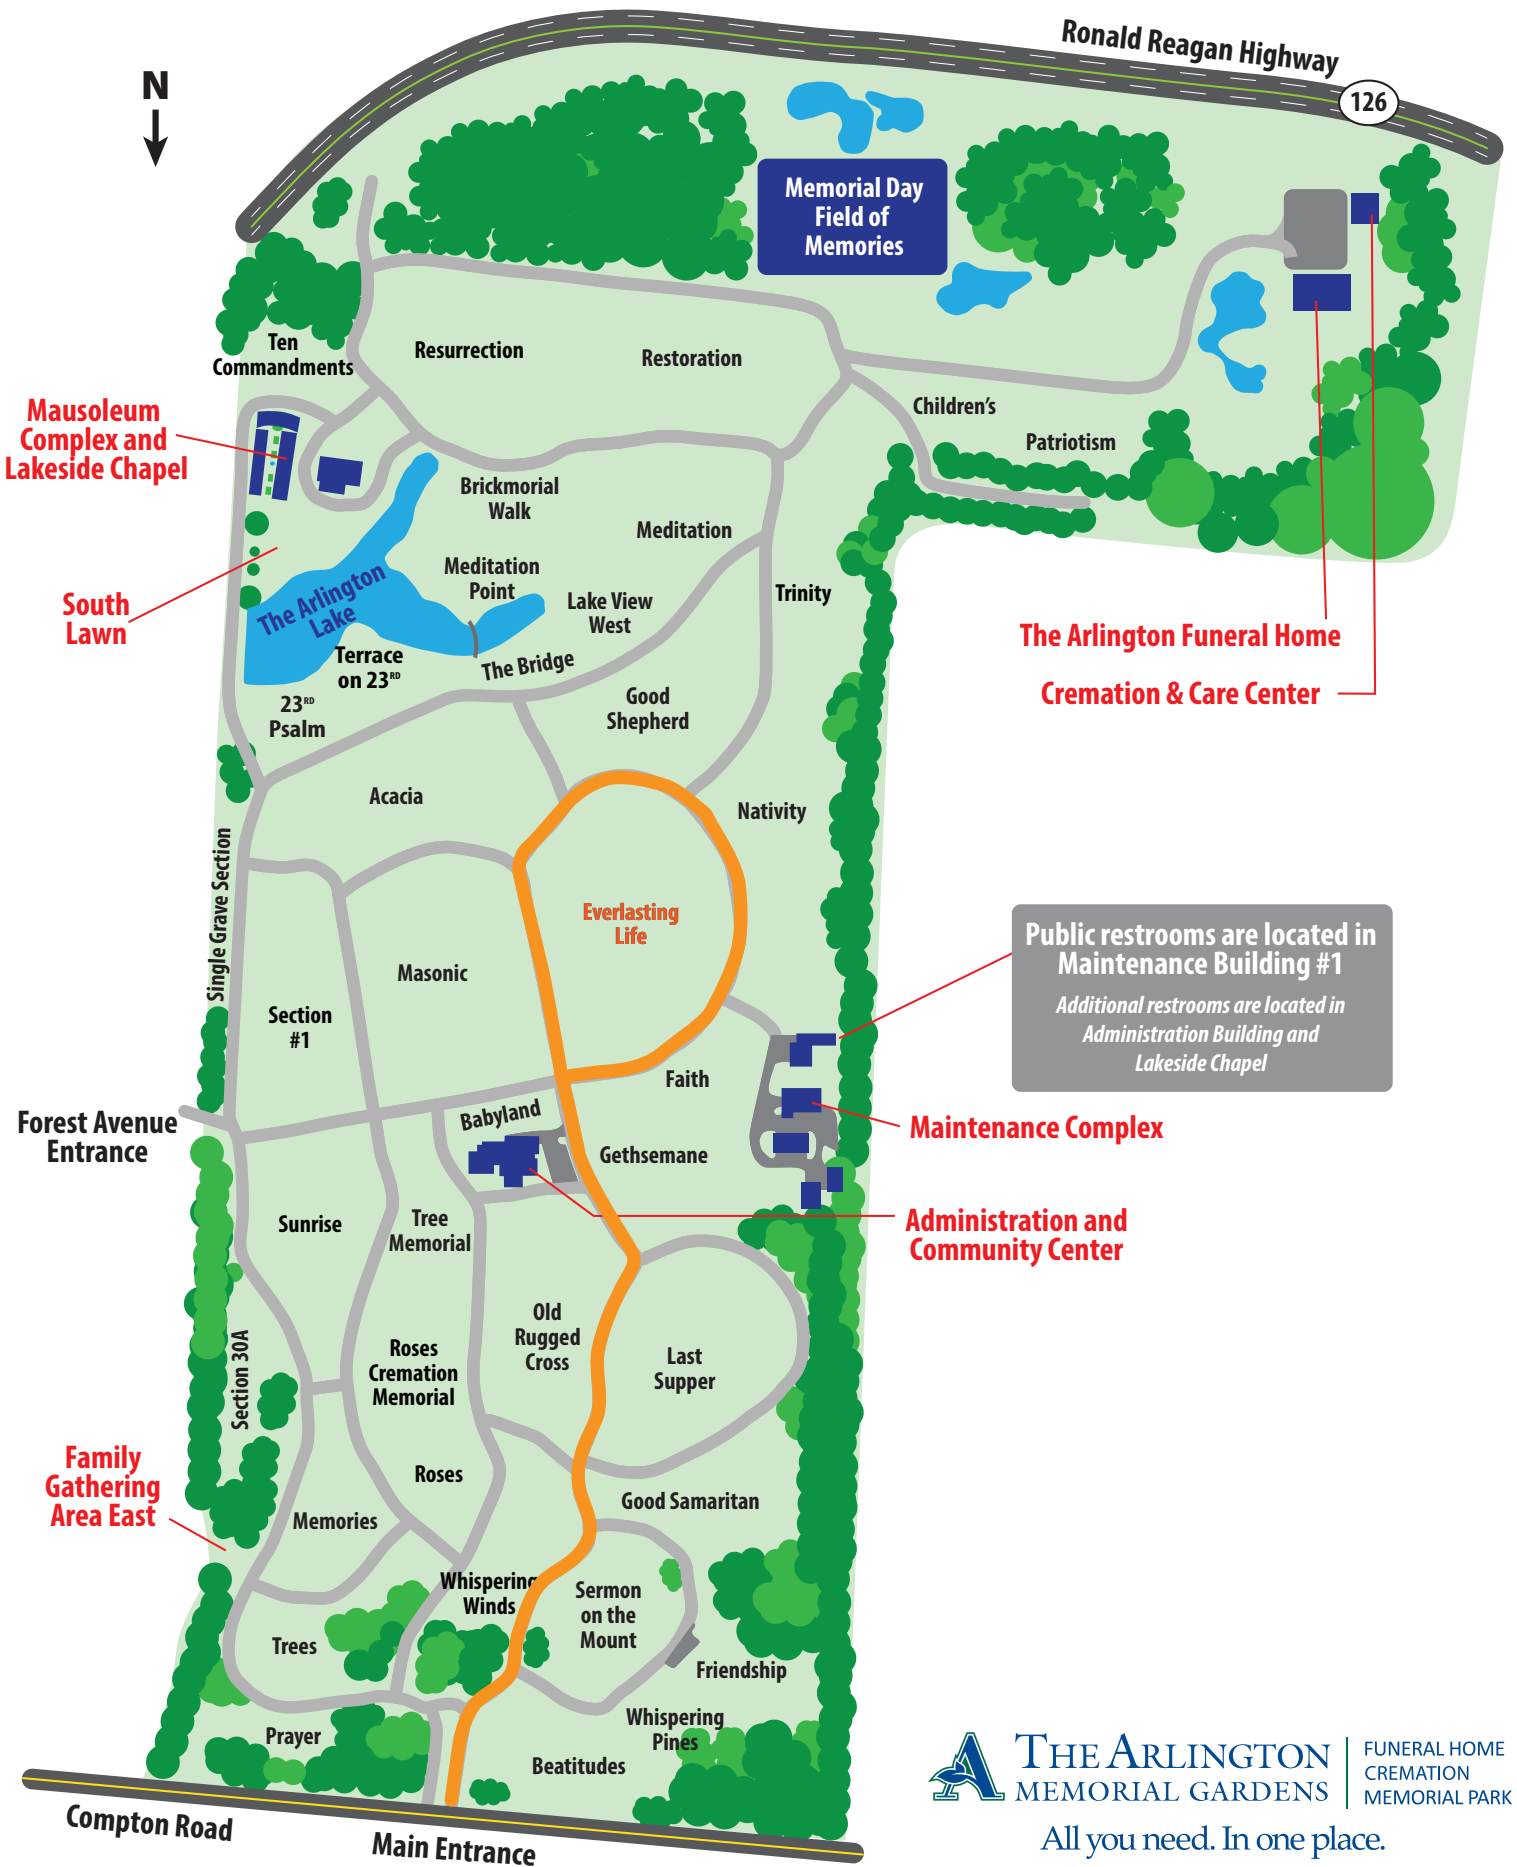

Everlasting Life (follow the orange line)

**The Arlington Funeral Home
Cremation & Care Center**

**Public restrooms are located in
Maintenance Building #1**
*Additional restrooms are located in
Administration Building and
Lakeside Chapel*

Maintenance Complex

**Administration and
Community Center**