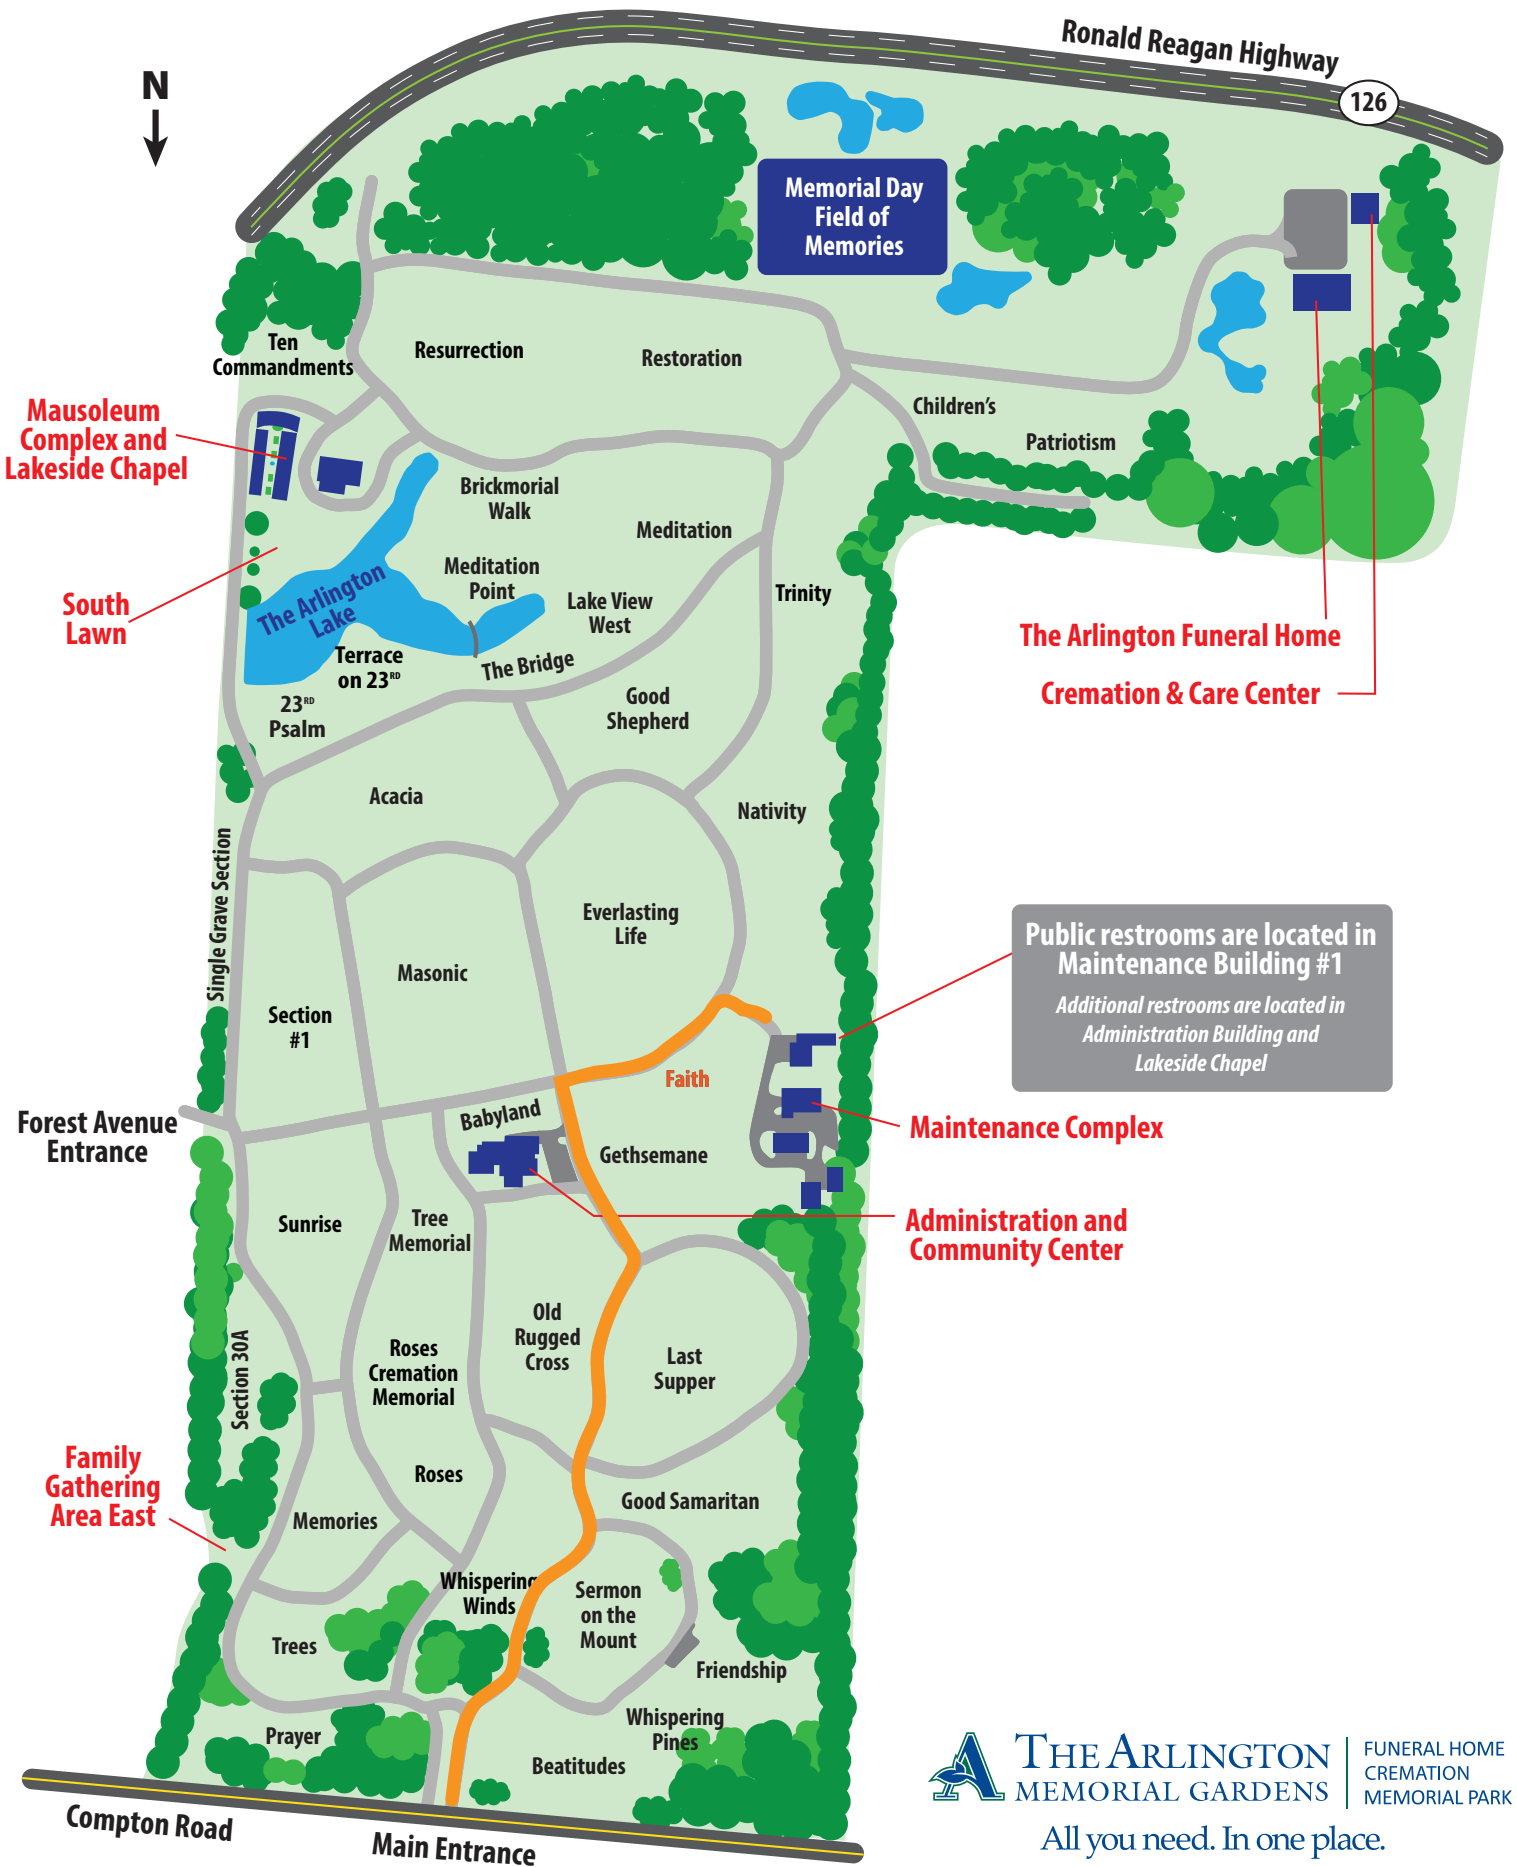

Faith (follow the orange line)

Mausoleum Complex and Lakeside Chapel

South Lawn

The Arlington Funeral Home
Cremation & Care Center

Public restrooms are located in Maintenance Building #1
Additional restrooms are located in Administration Building and Lakeside Chapel

Maintenance Complex

Administration and Community Center

Family Gathering Area East