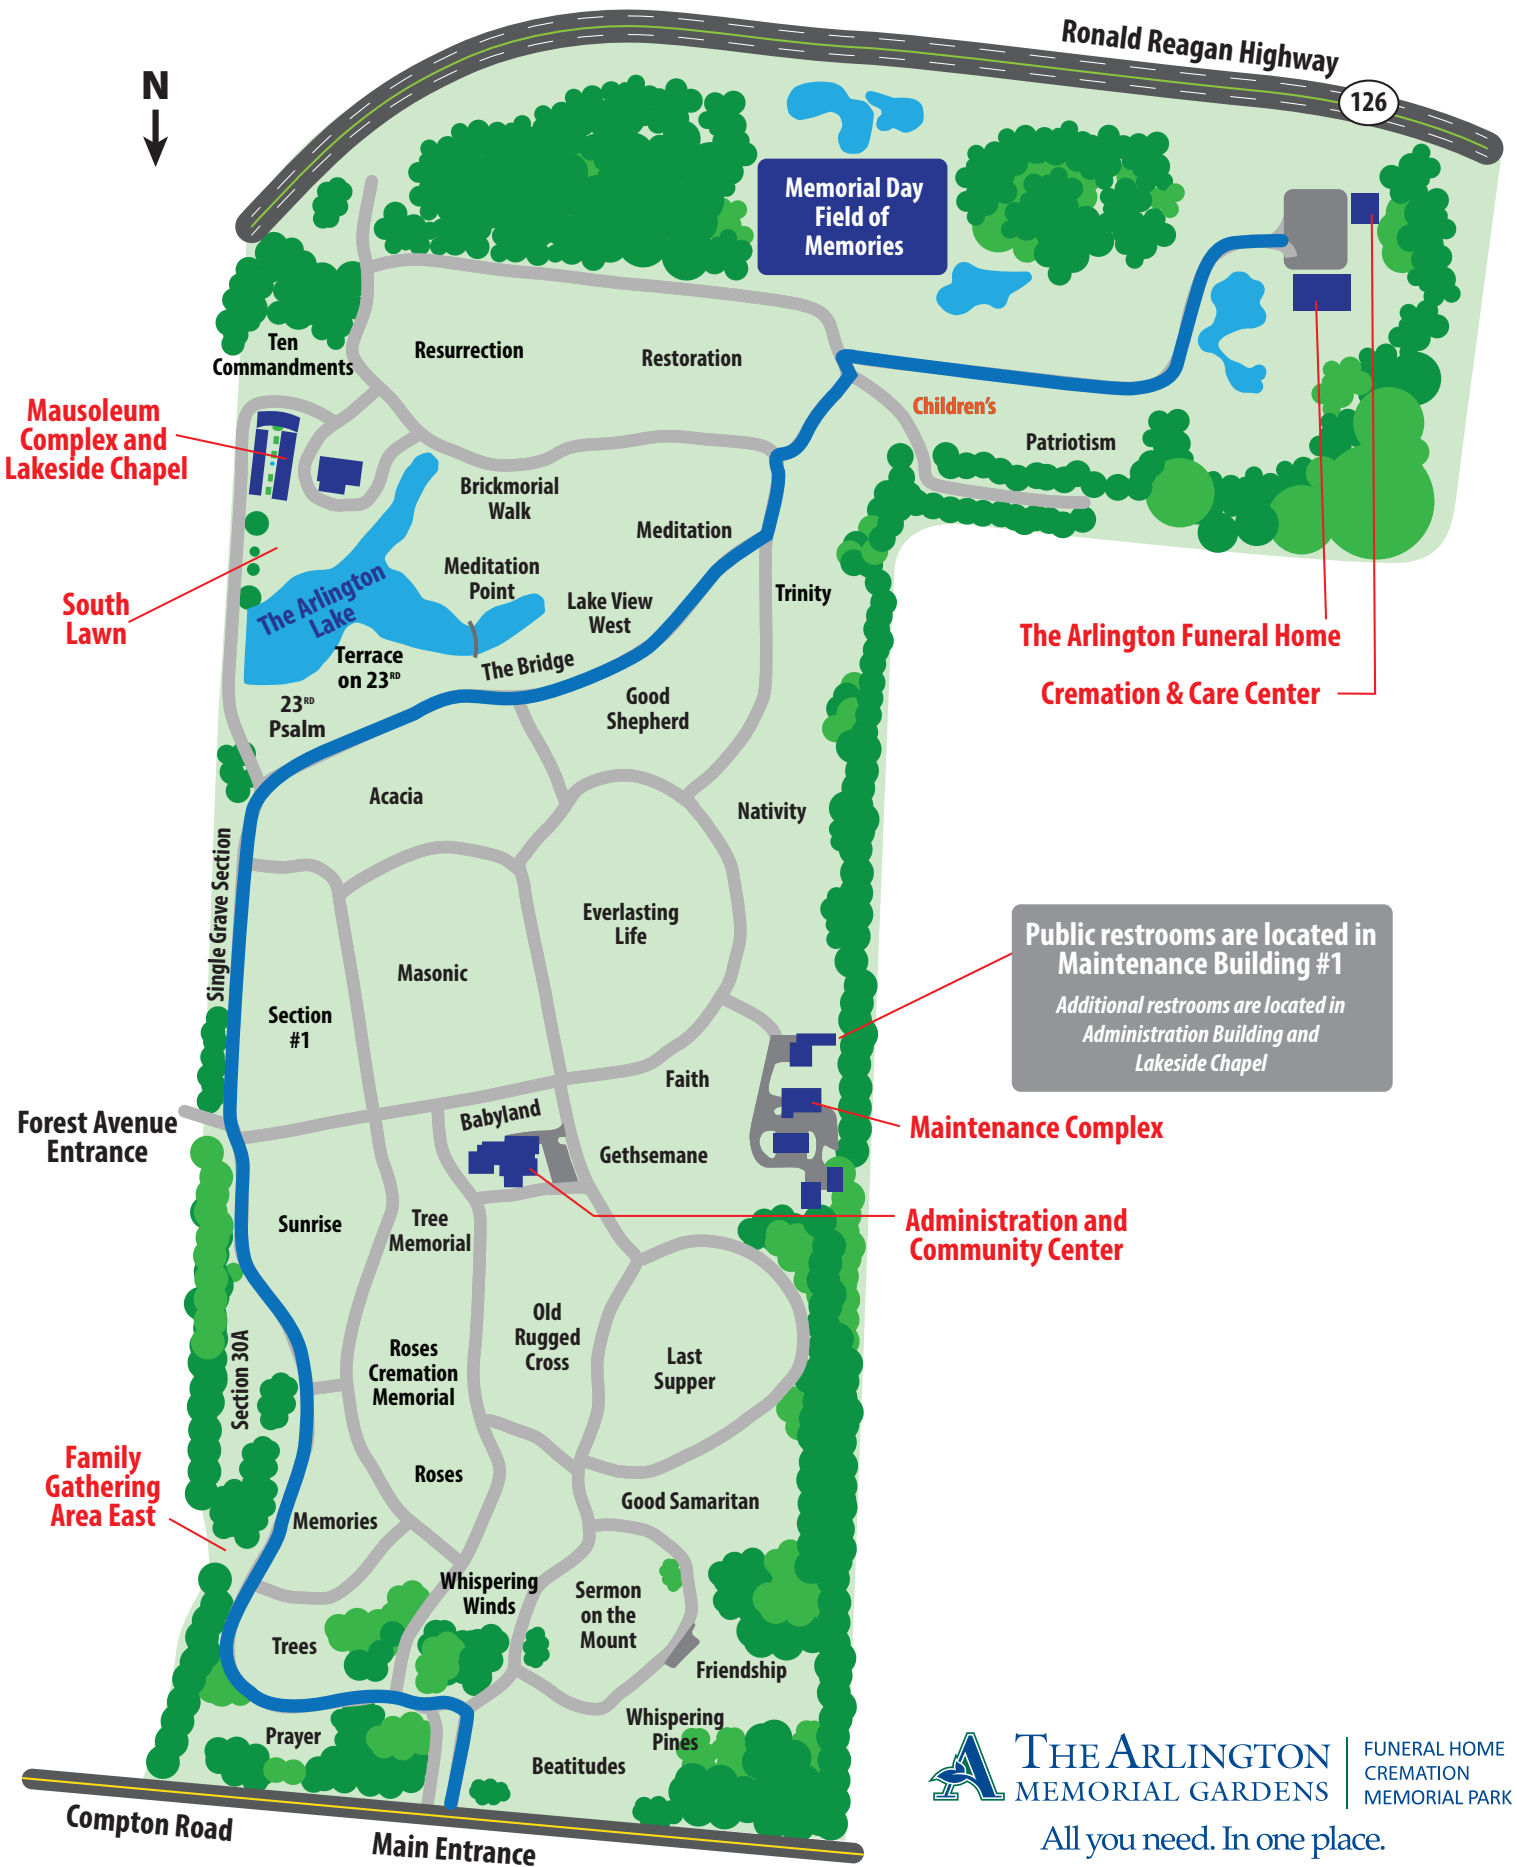

The Arlington Funeral Home (follow the blue line)

Public restrooms are located in Maintenance Building #1
 Additional restrooms are located in Administration Building and Lakeside Chapel