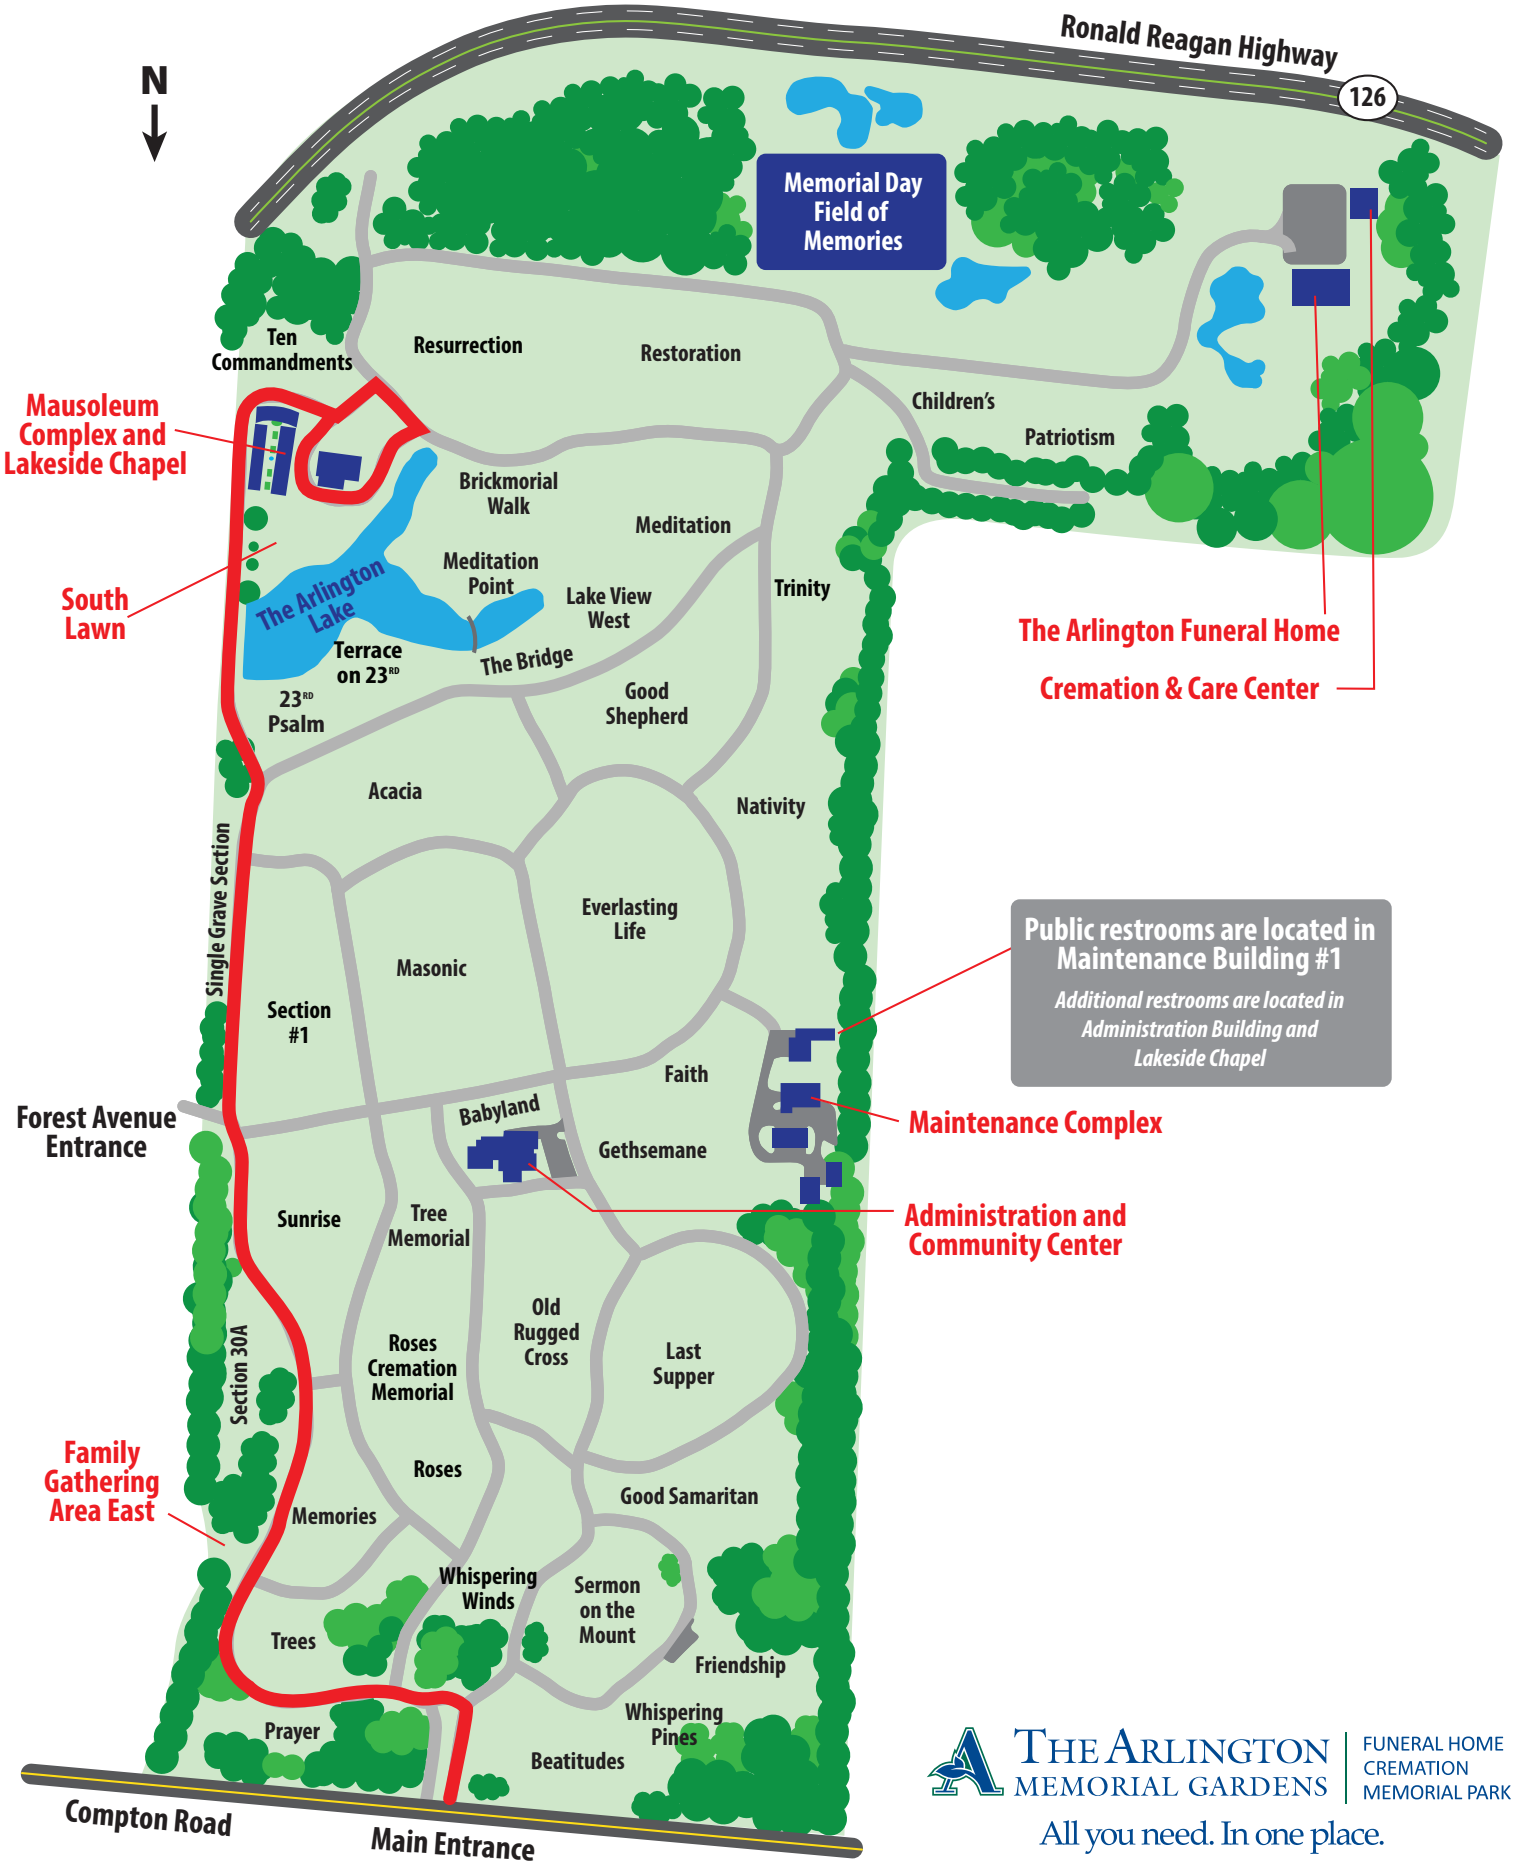

# Garden Mausoleum/Lakeside Chapel (follow the red line)

Public restrooms are located in Maintenance Building #1  
 Additional restrooms are located in Administration Building and Lakeside Chapel