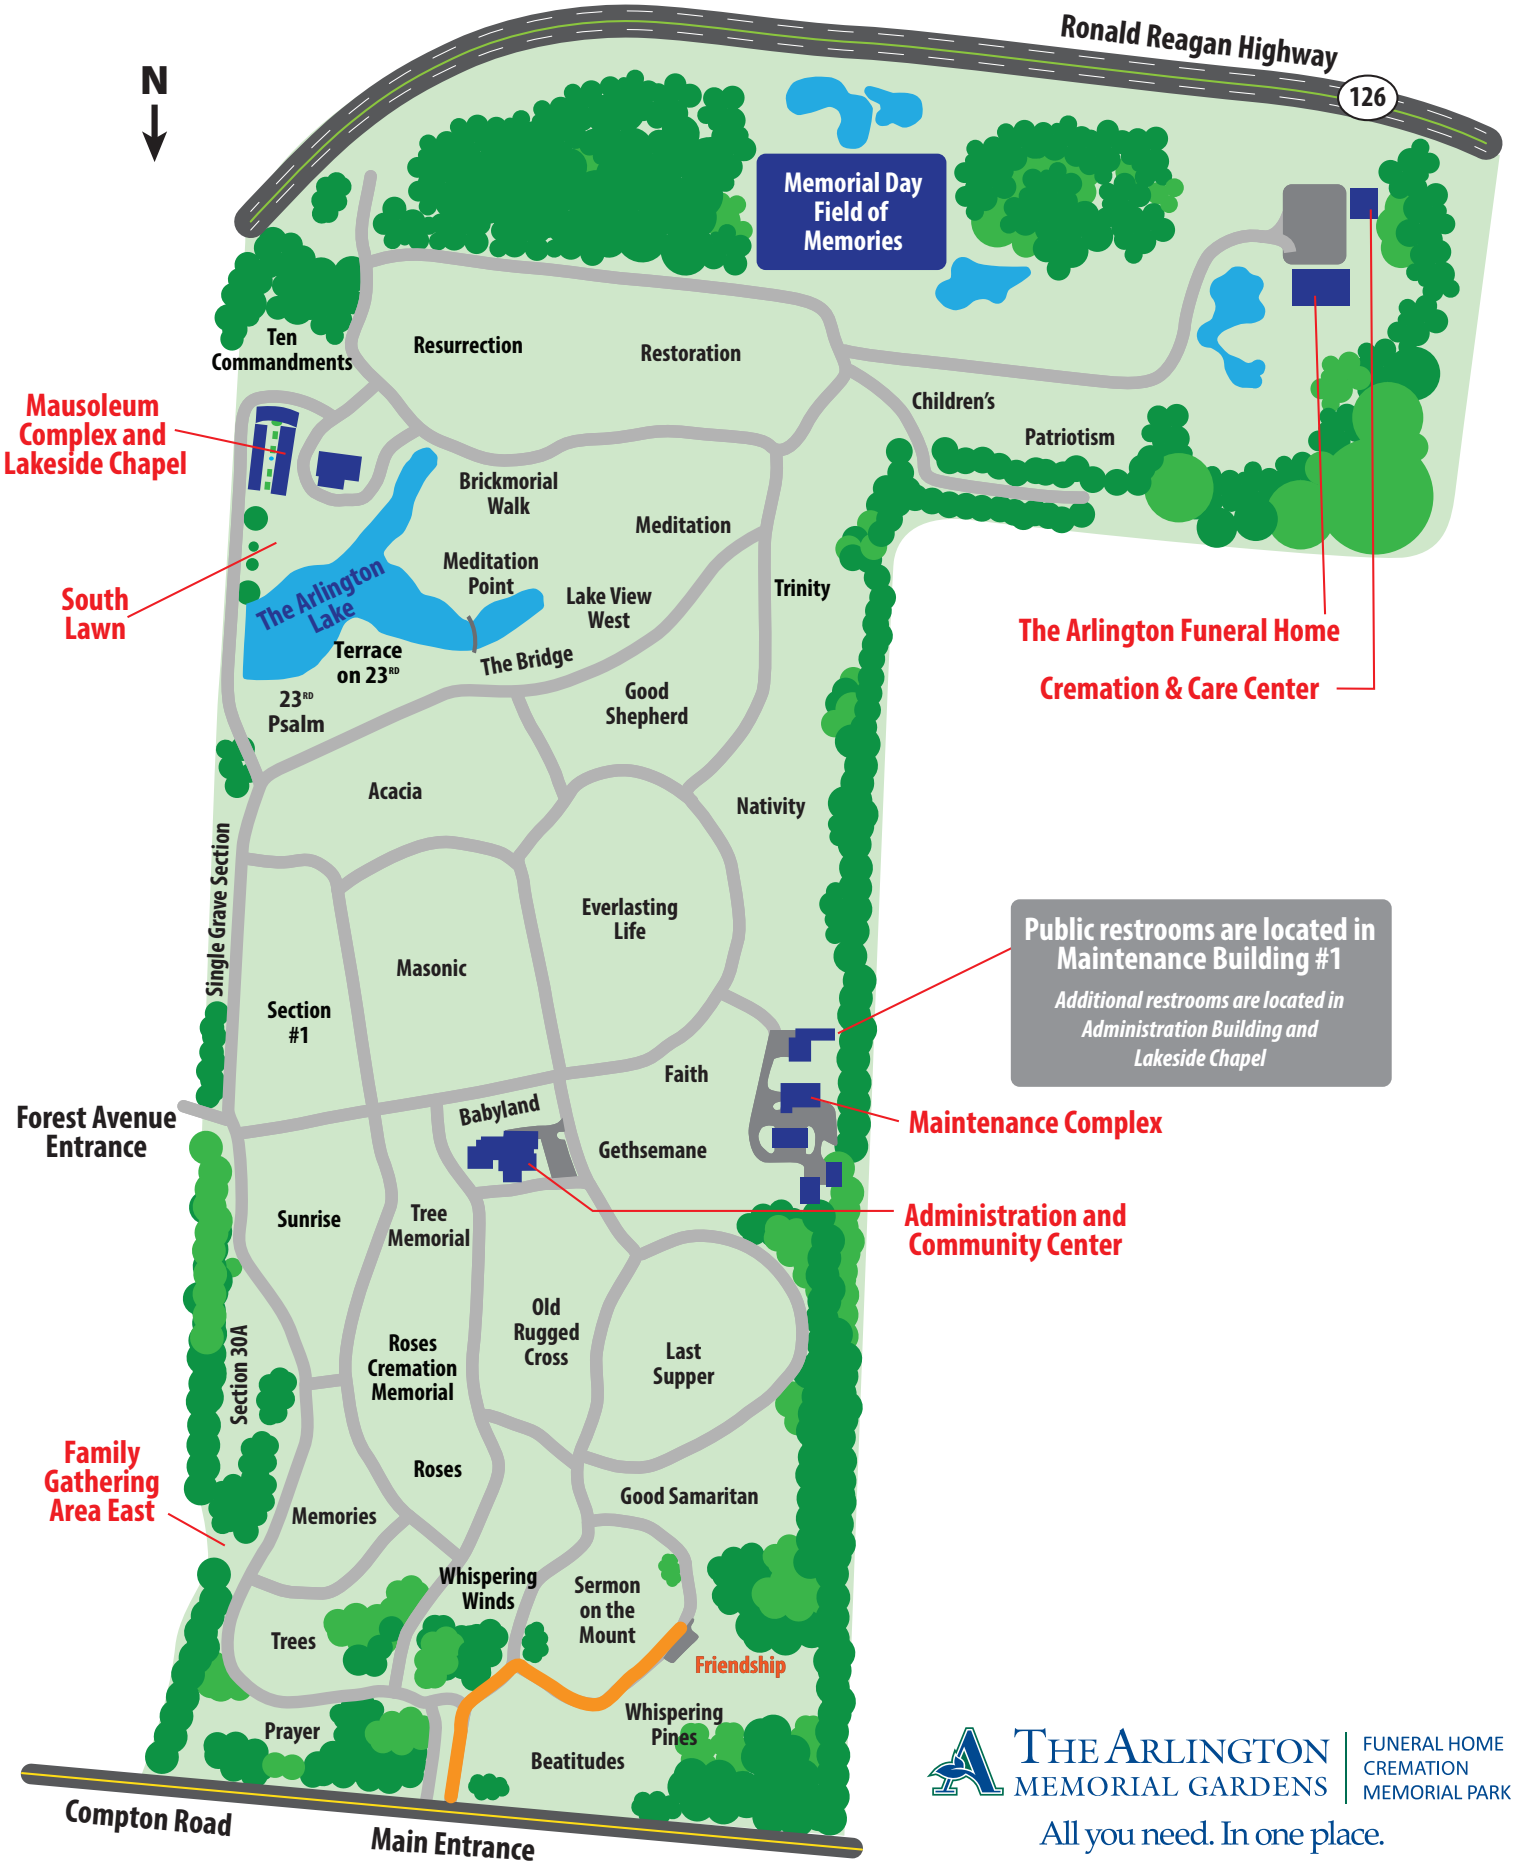

Garden of Friendship (follow the orange line)

Public restrooms are located in Maintenance Building #1
 Additional restrooms are located in Administration Building and Lakeside Chapel

Maintenance Complex

Administration and Community Center