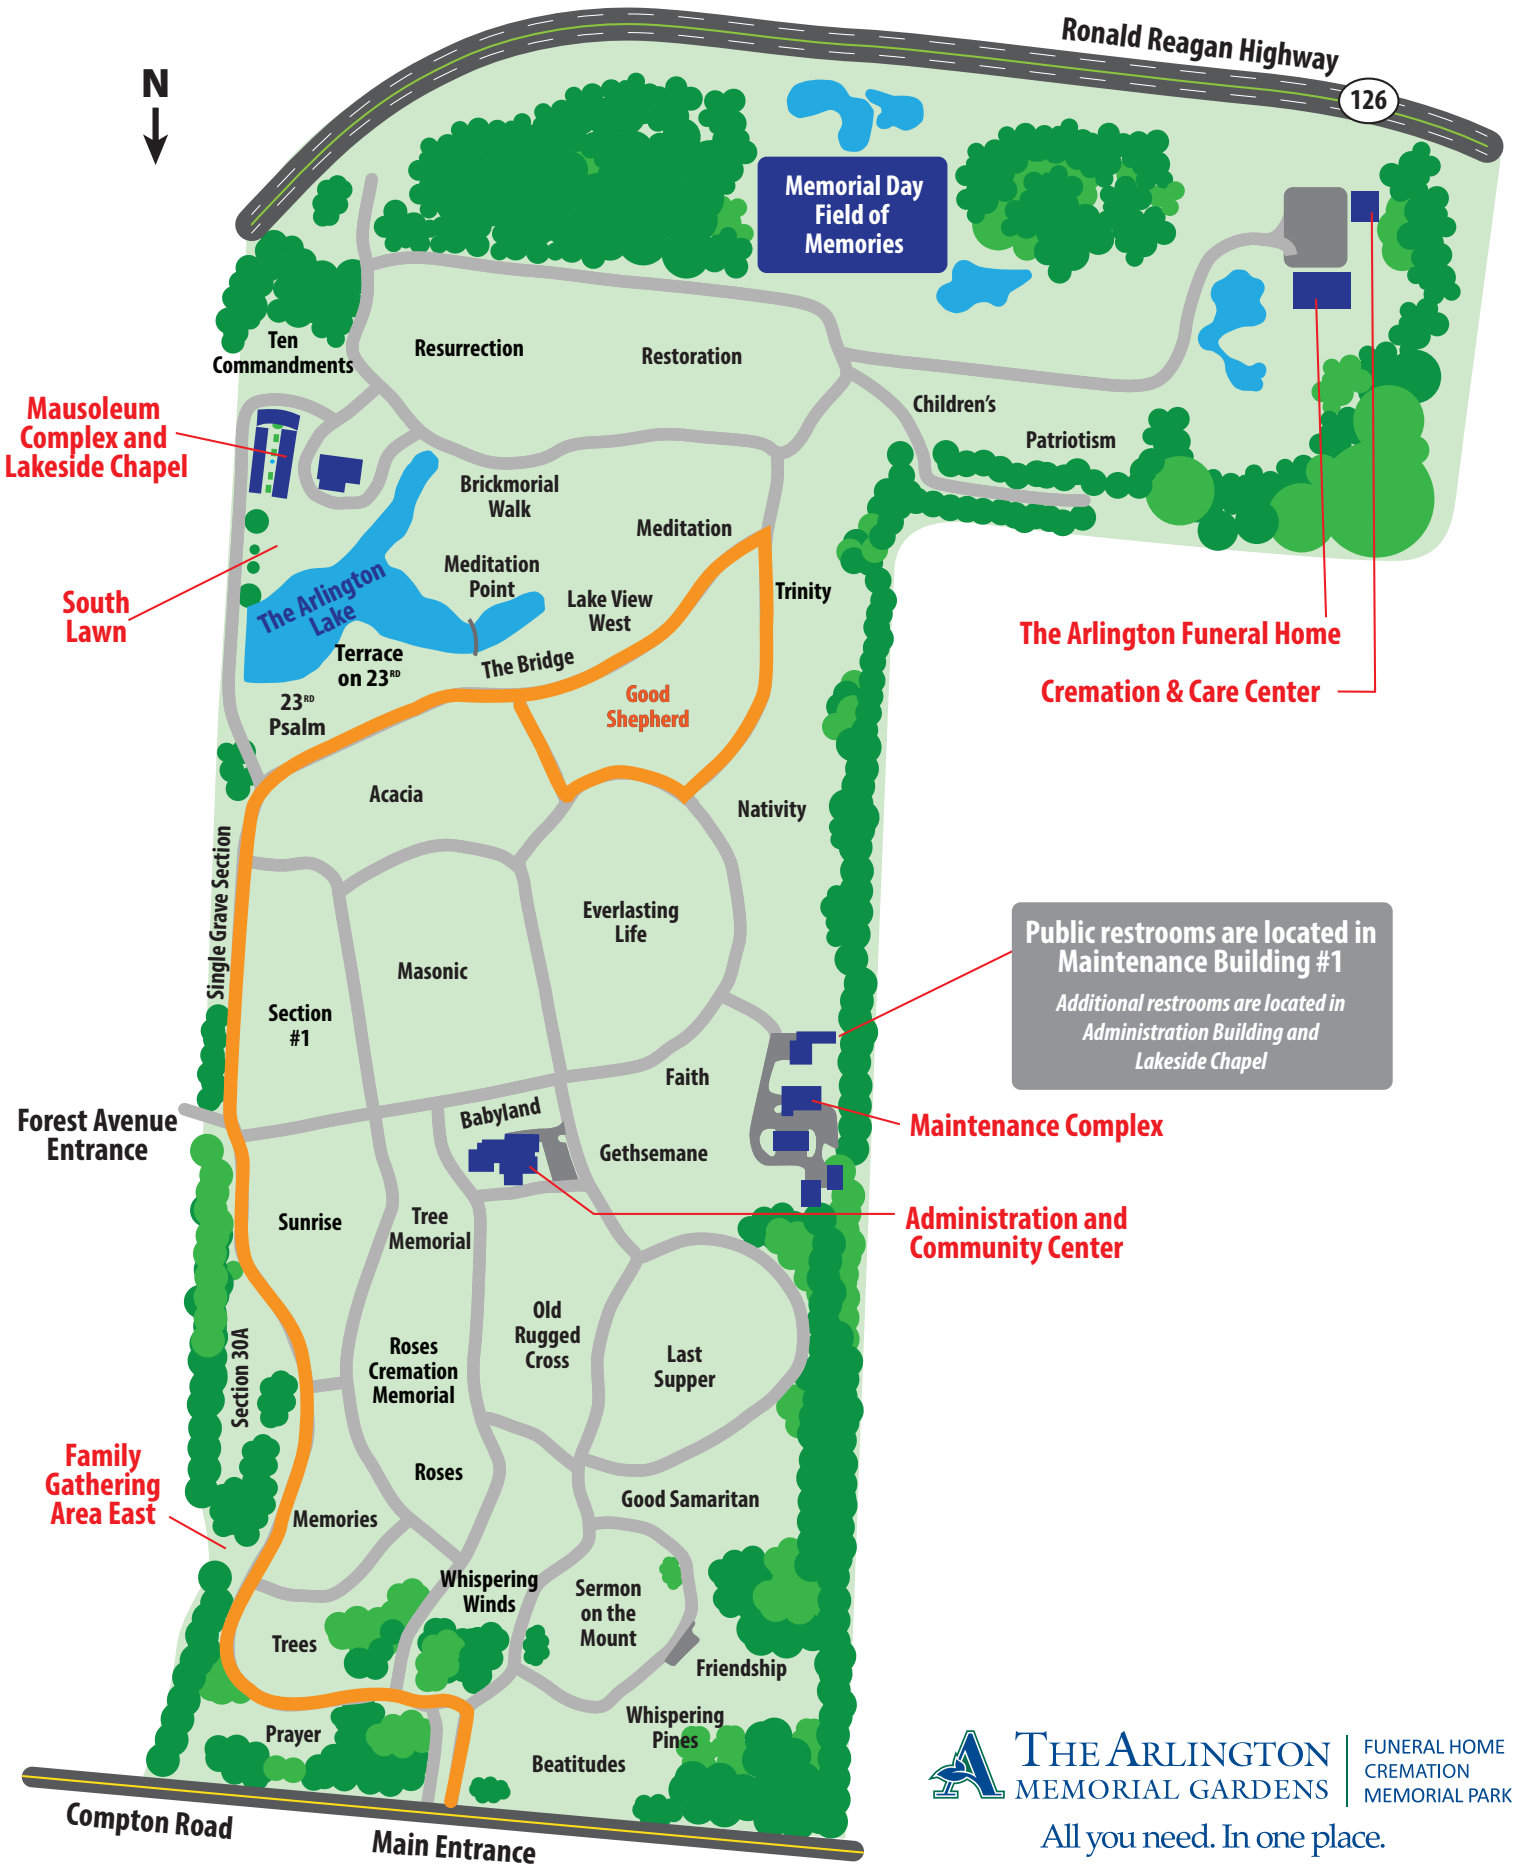

Good Shepherd (follow the orange line)

Public restrooms are located in Maintenance Building #1
 Additional restrooms are located in Administration Building and Lakeside Chapel