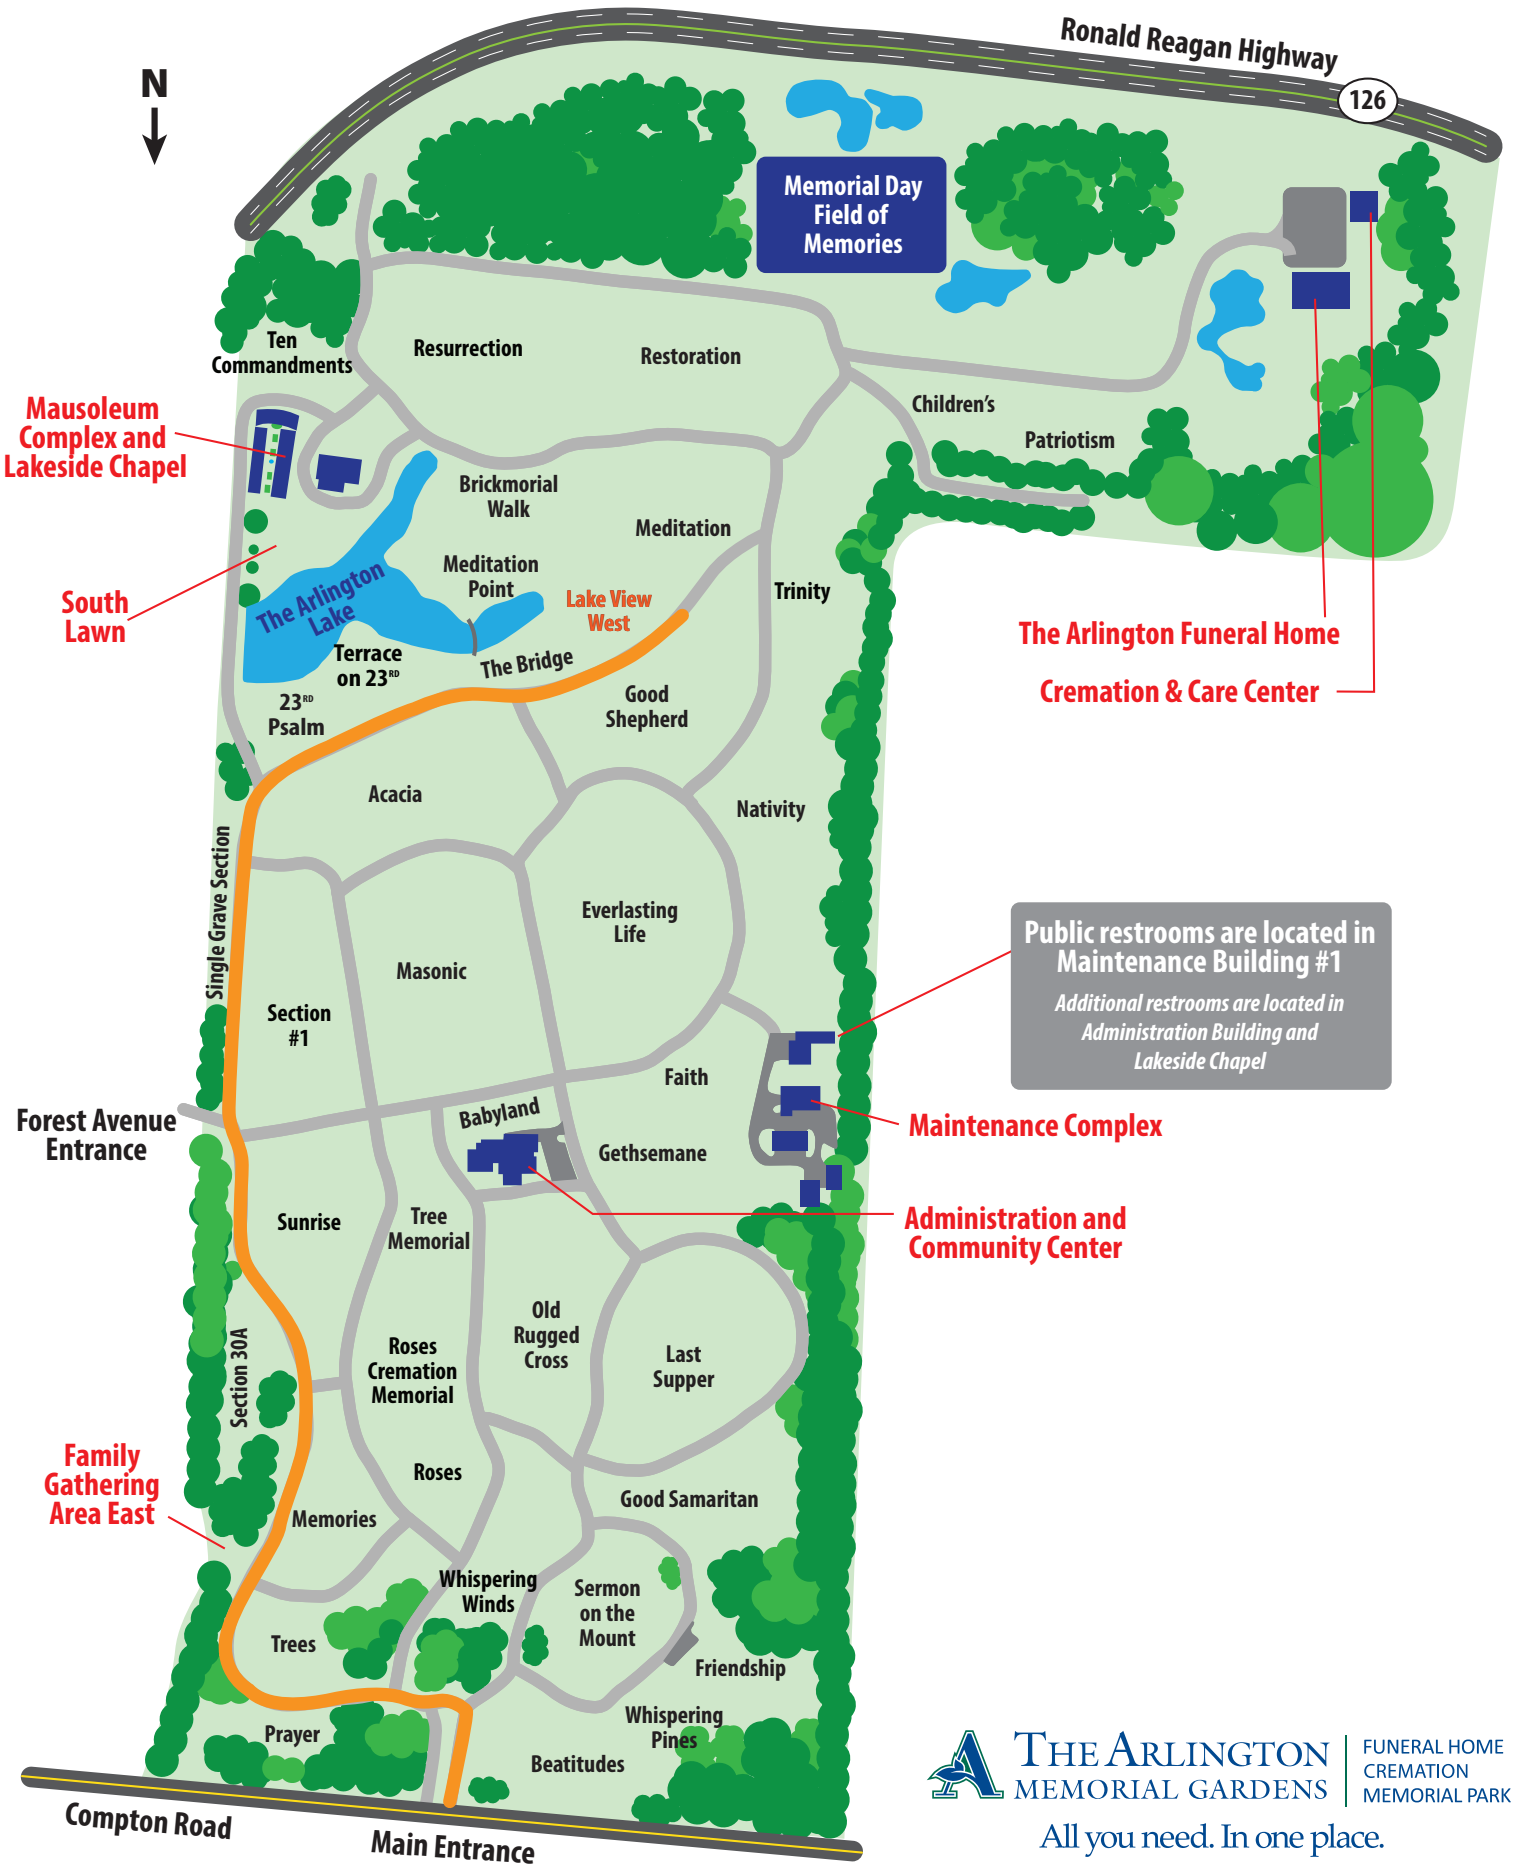

Lake View West (follow the orange line)

Public restrooms are located in Maintenance Building #1
 Additional restrooms are located in Administration Building and Lakeside Chapel