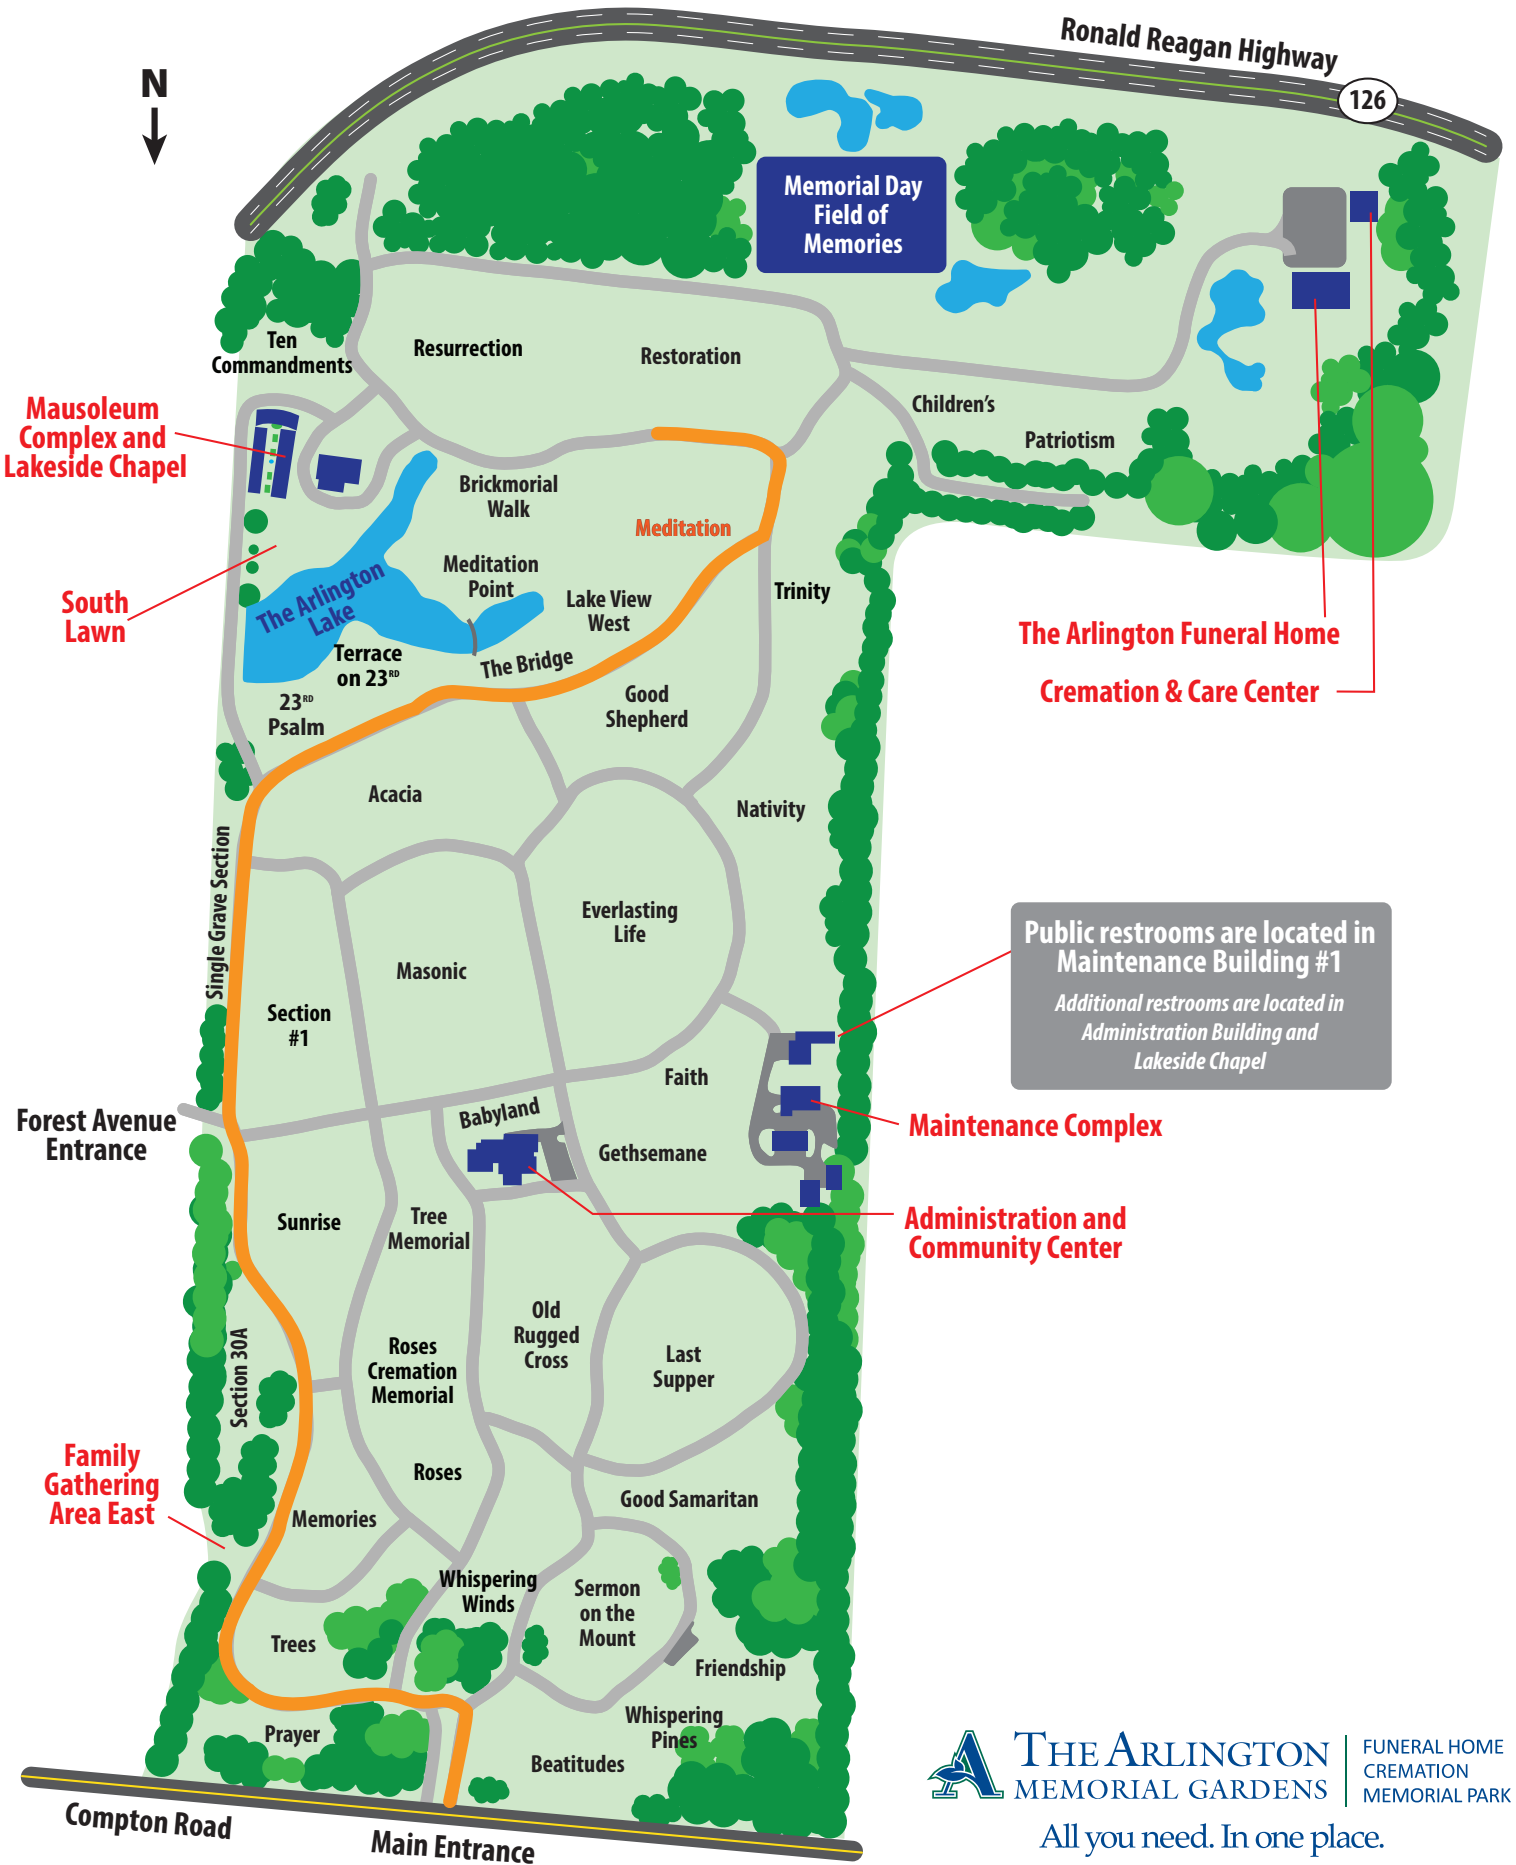

# Meditation (follow the orange line)

Public restrooms are located in Maintenance Building #1  
Additional restrooms are located in Administration Building and Lakeside Chapel

Maintenance Complex

Administration and Community Center