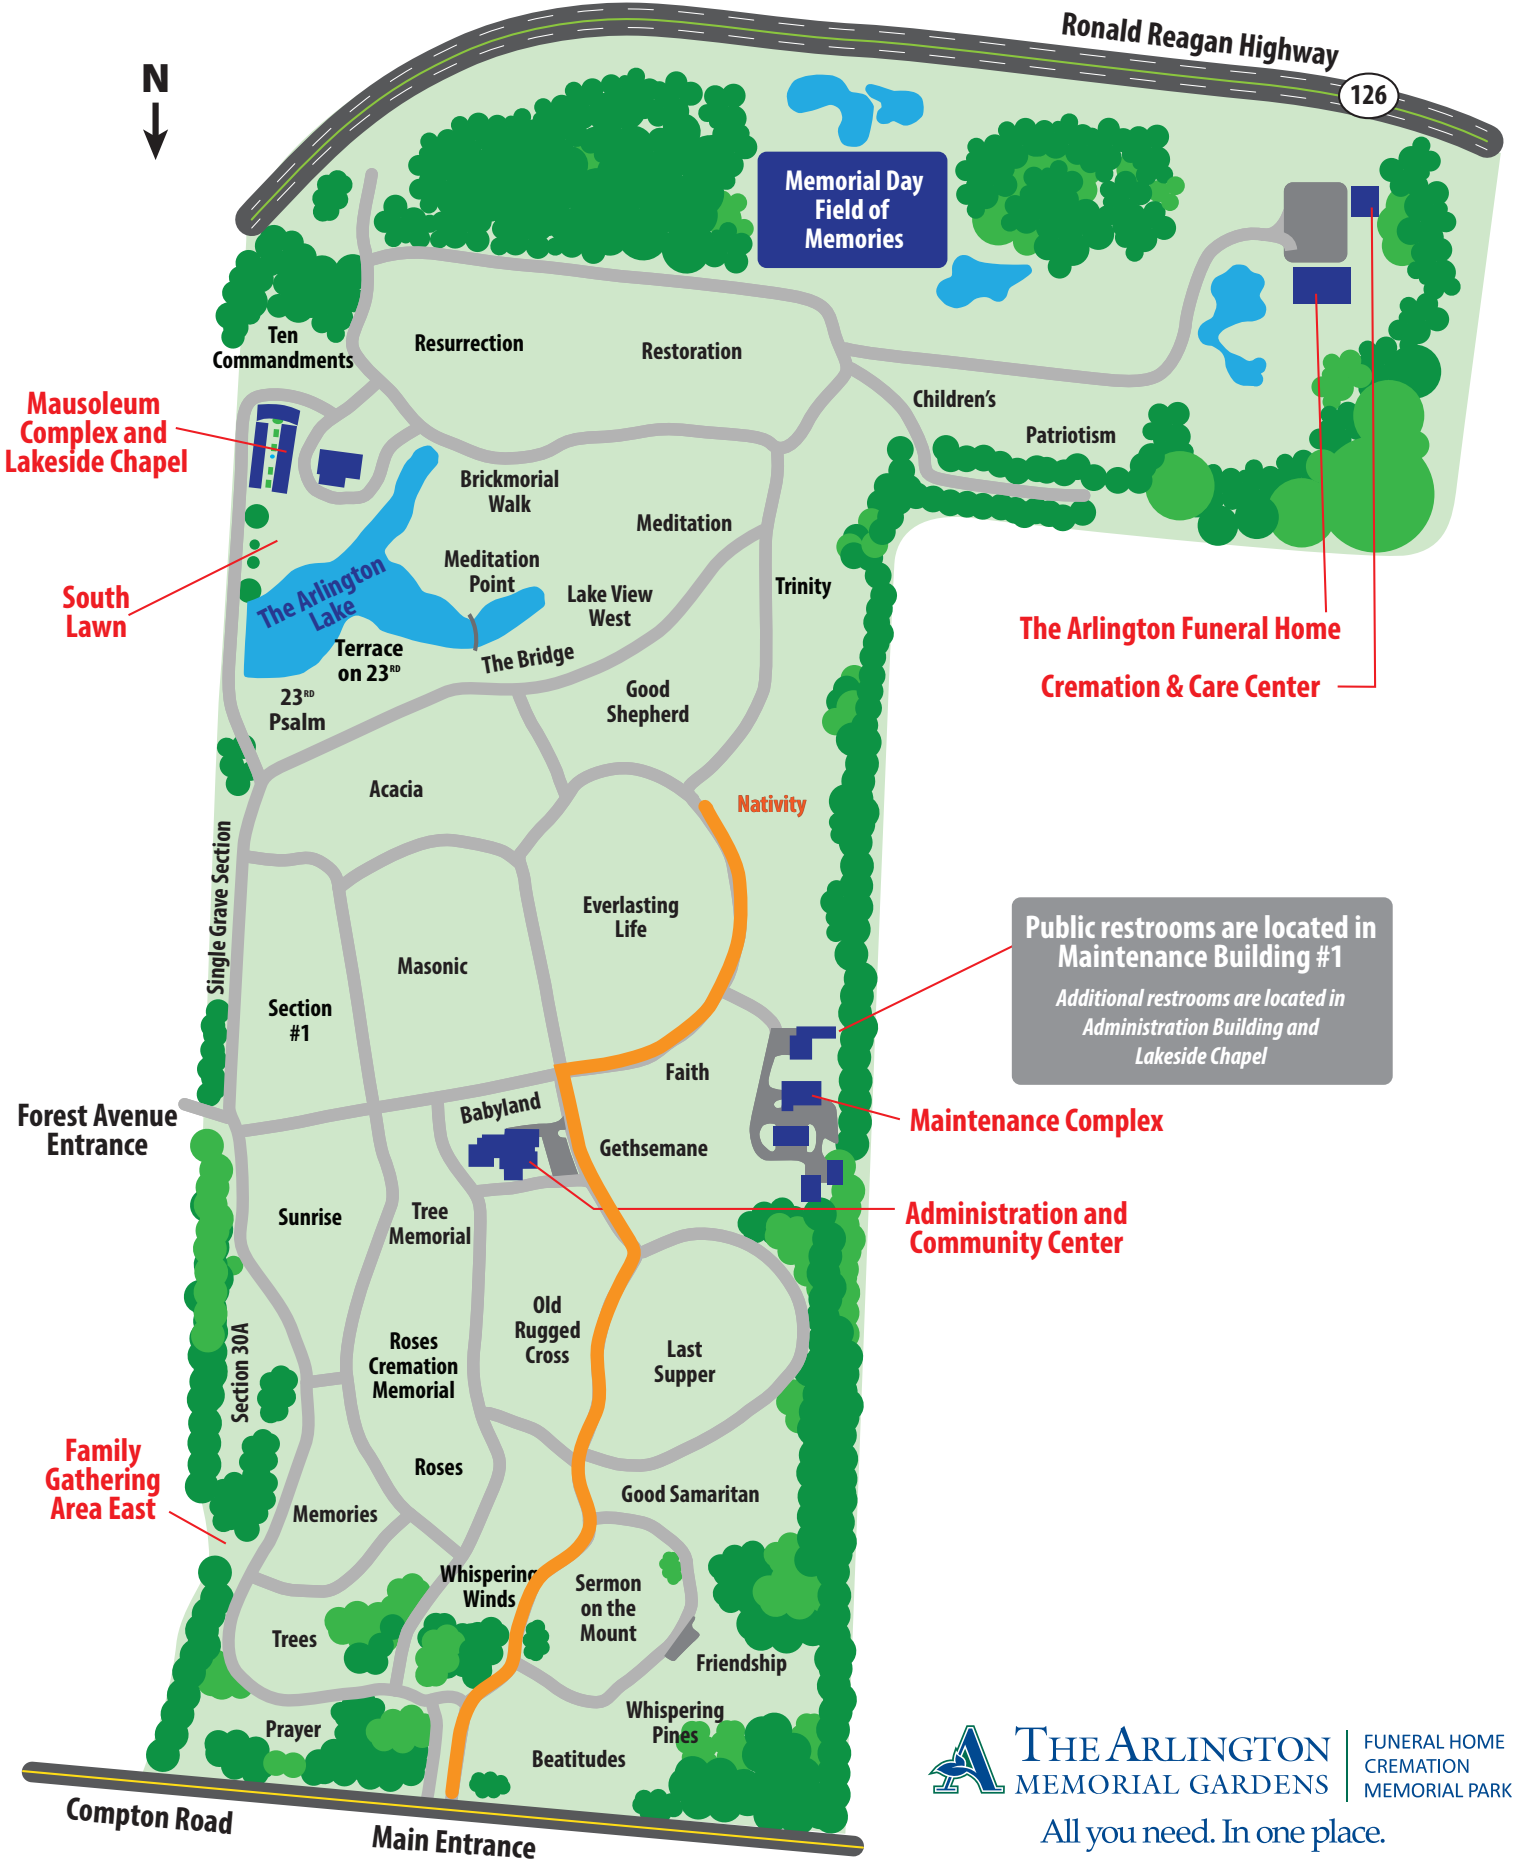

Nativity (follow the orange line)

**The Arlington Funeral Home
Cremation & Care Center**

**Public restrooms are located in
Maintenance Building #1**
*Additional restrooms are located in
Administration Building and
Lakeside Chapel*

Maintenance Complex

**Administration and
Community Center**