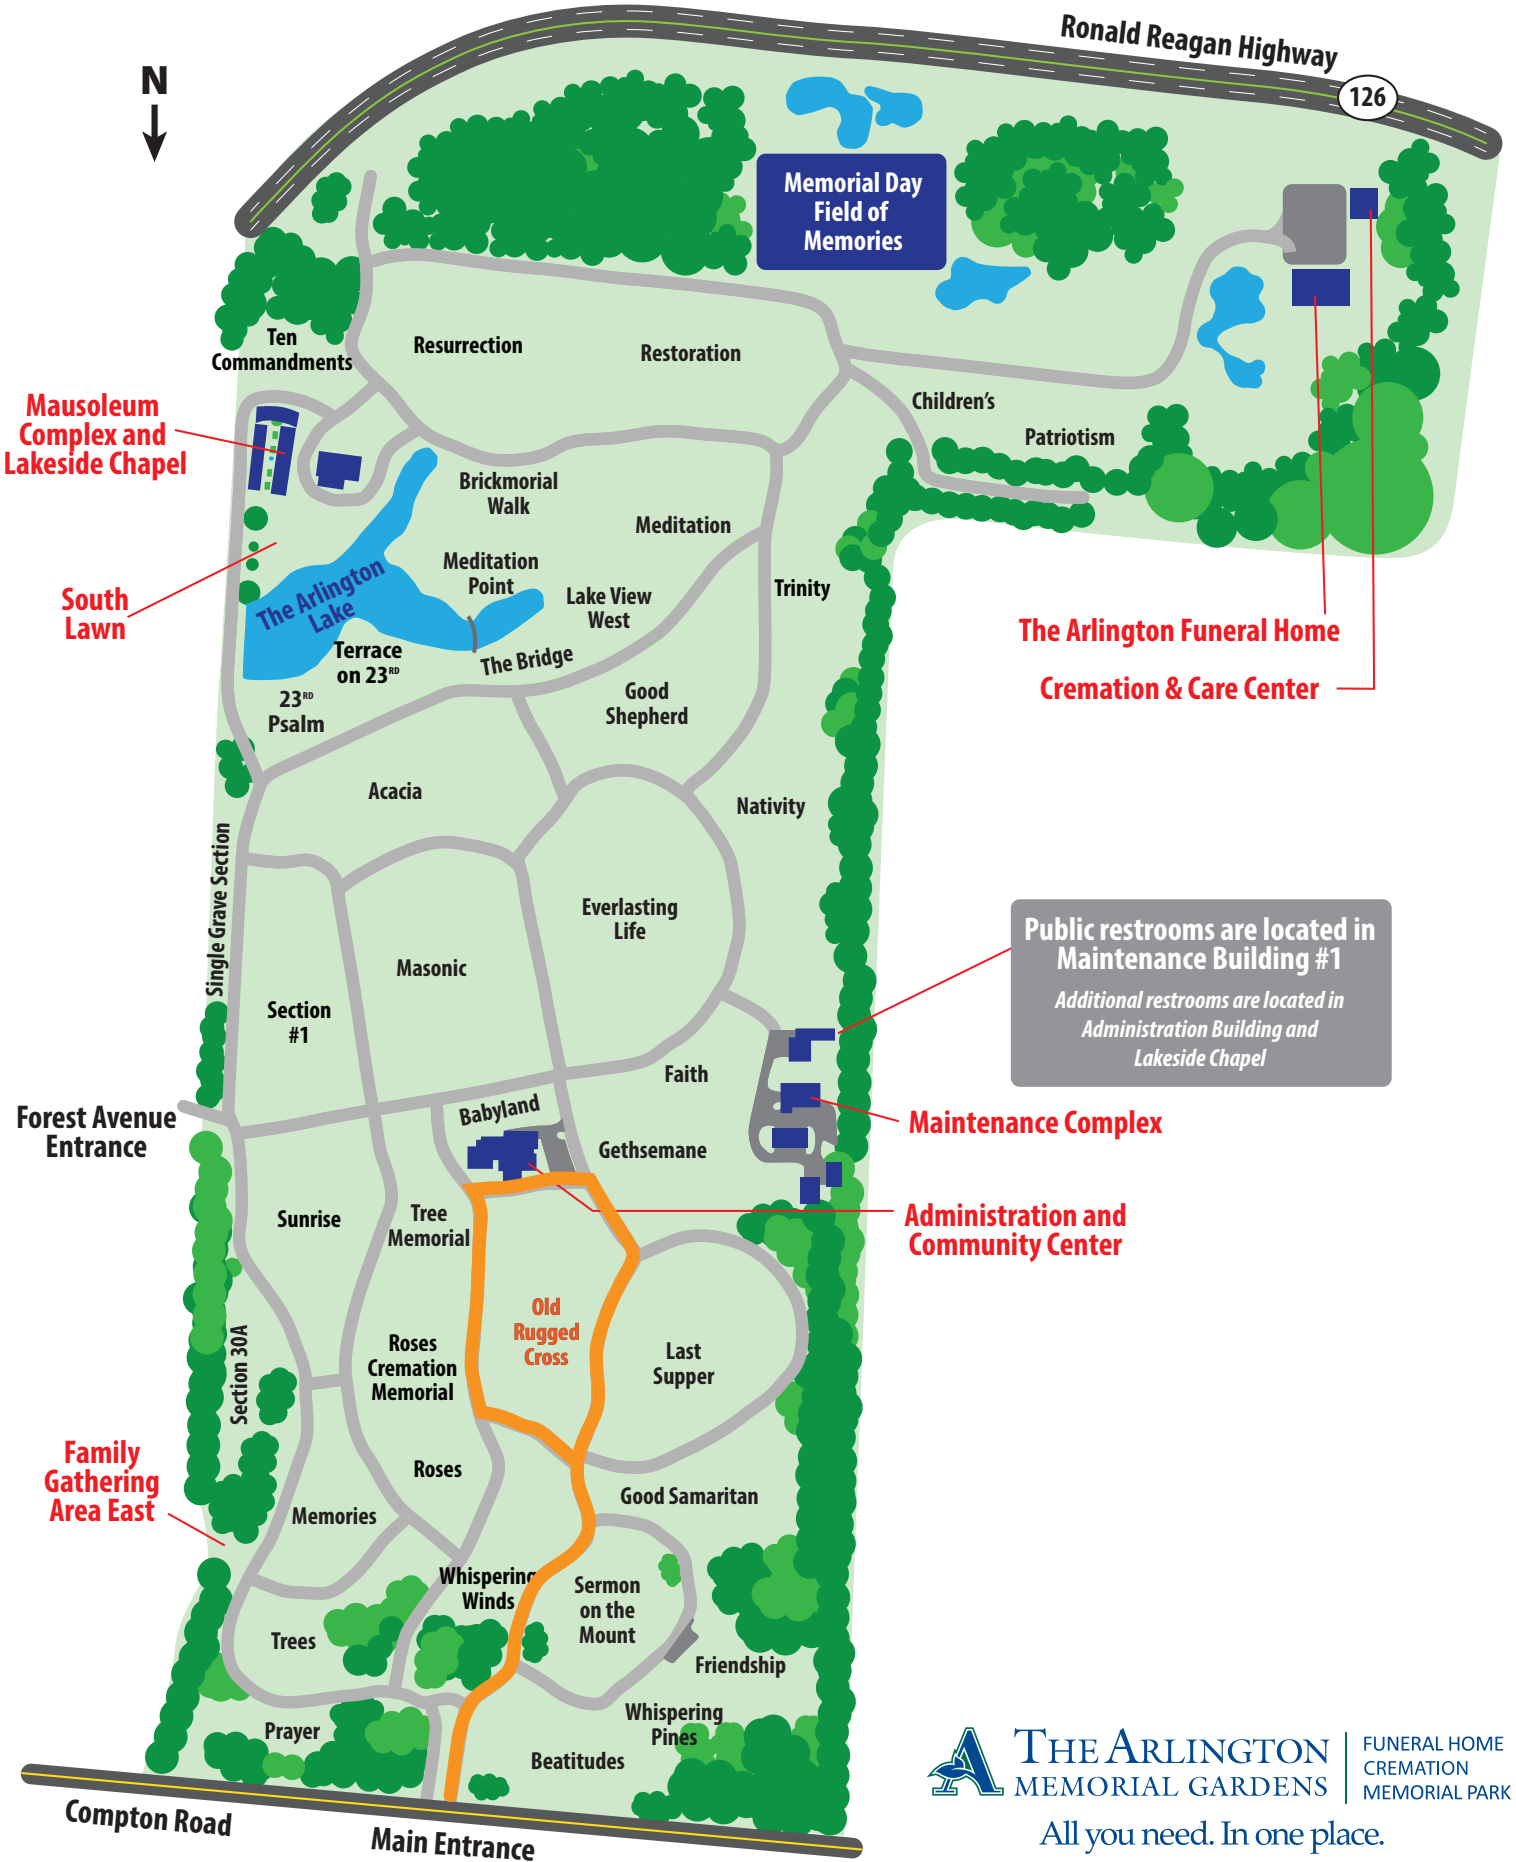

# Old Rugged Cross (follow the orange line)

**The Arlington Funeral Home  
Cremation & Care Center**

**Public restrooms are located in  
Maintenance Building #1**  
*Additional restrooms are located in  
Administration Building and  
Lakeside Chapel*

**Maintenance Complex**

**Administration and  
Community Center**