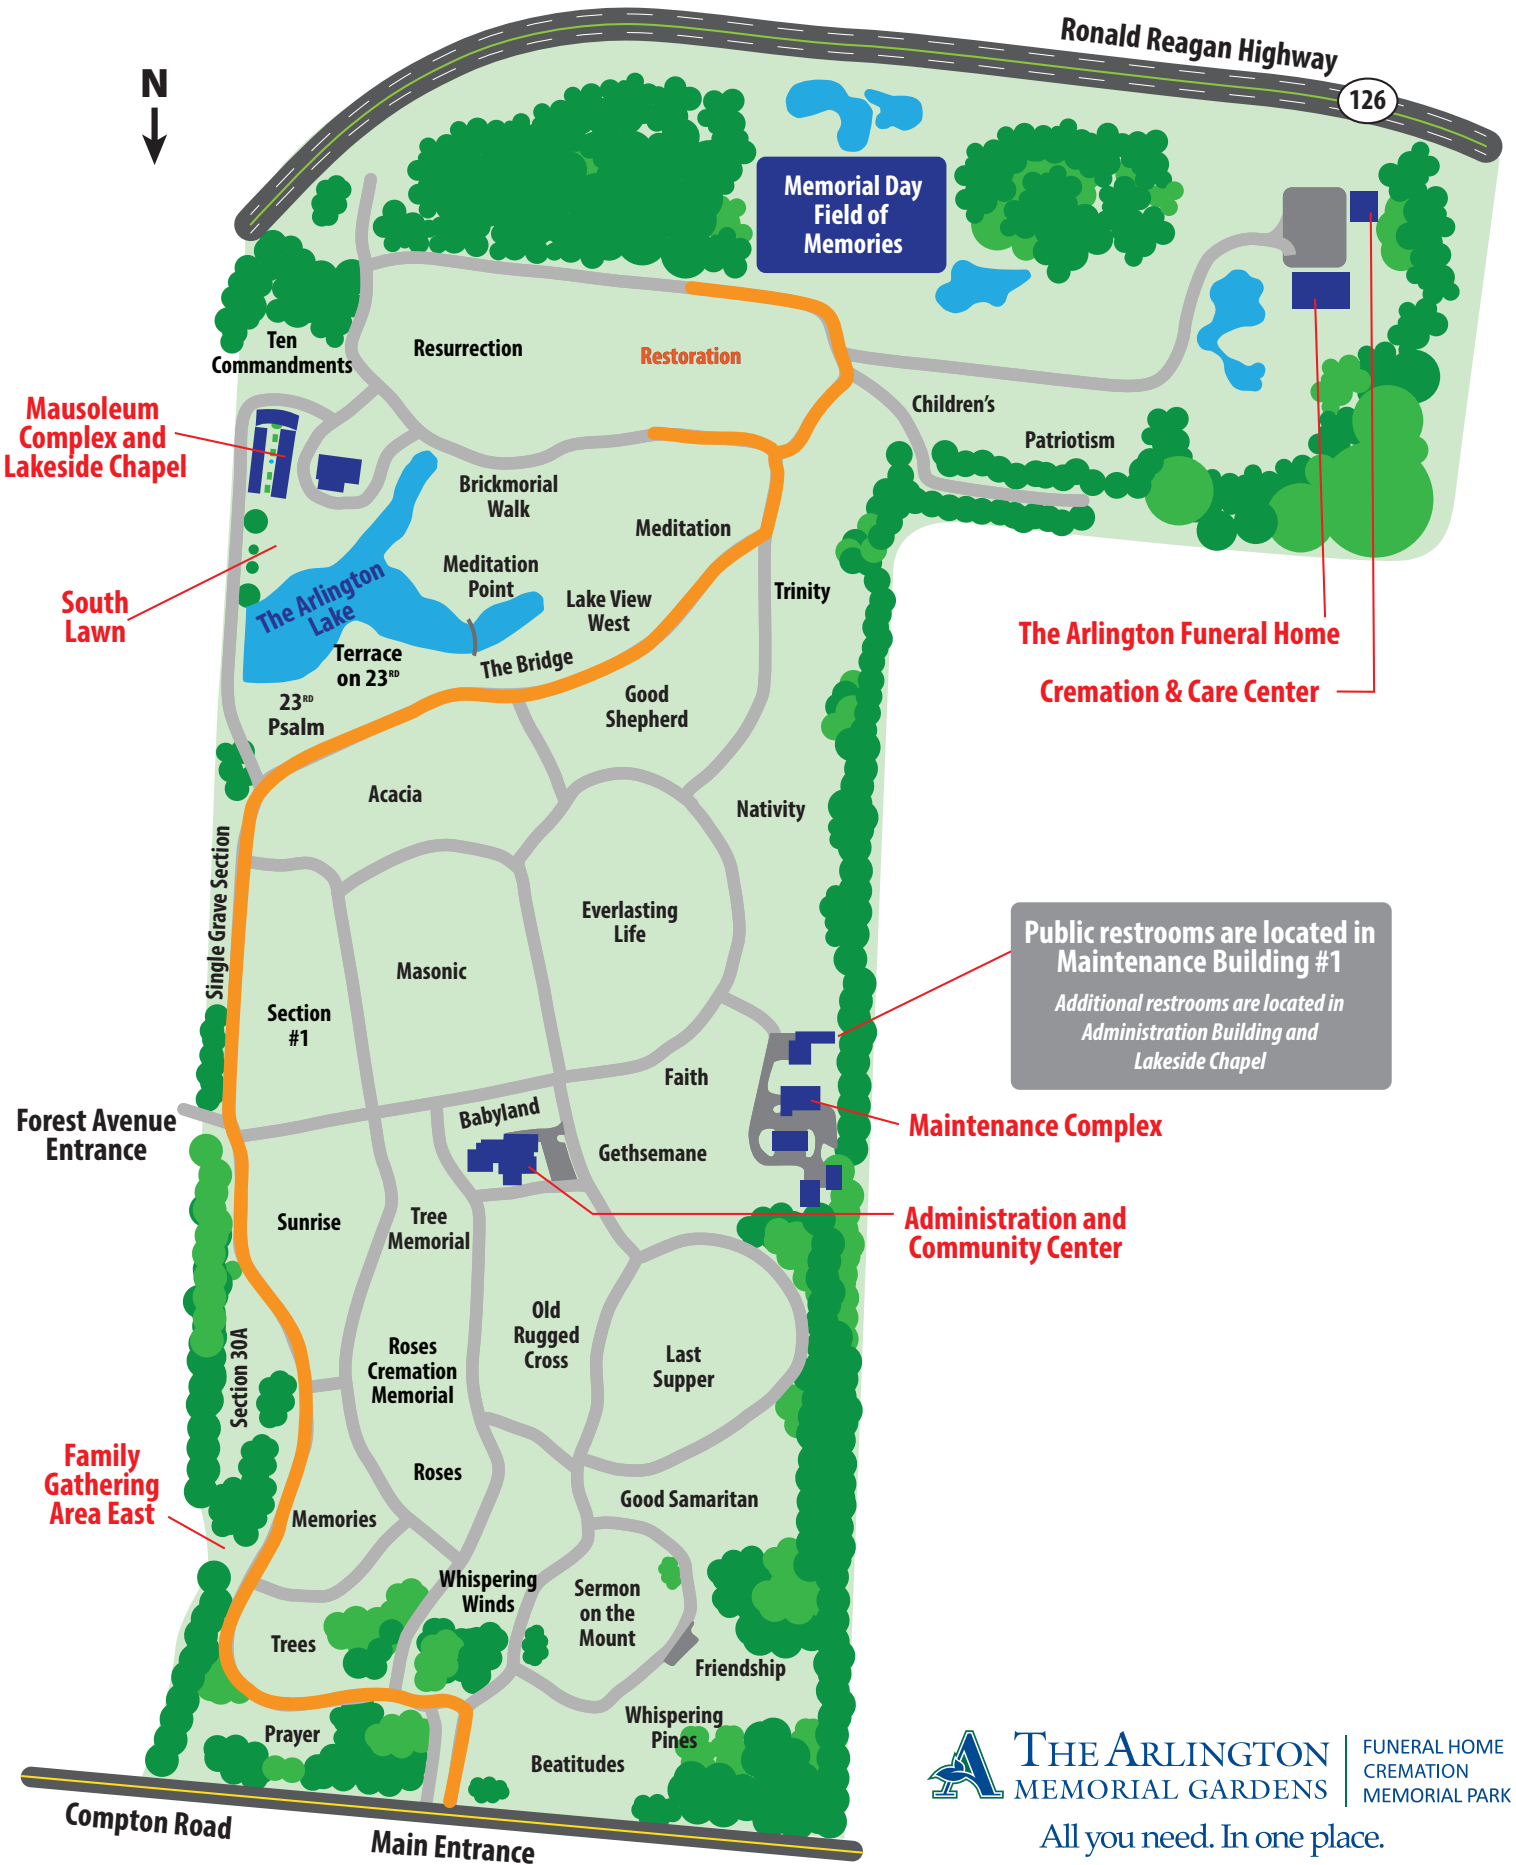

Restoration (follow the orange line)

**The Arlington Funeral Home
Cremation & Care Center**

**Public restrooms are located in
Maintenance Building #1**
*Additional restrooms are located in
Administration Building and
Lakeside Chapel*

Maintenance Complex

**Administration and
Community Center**