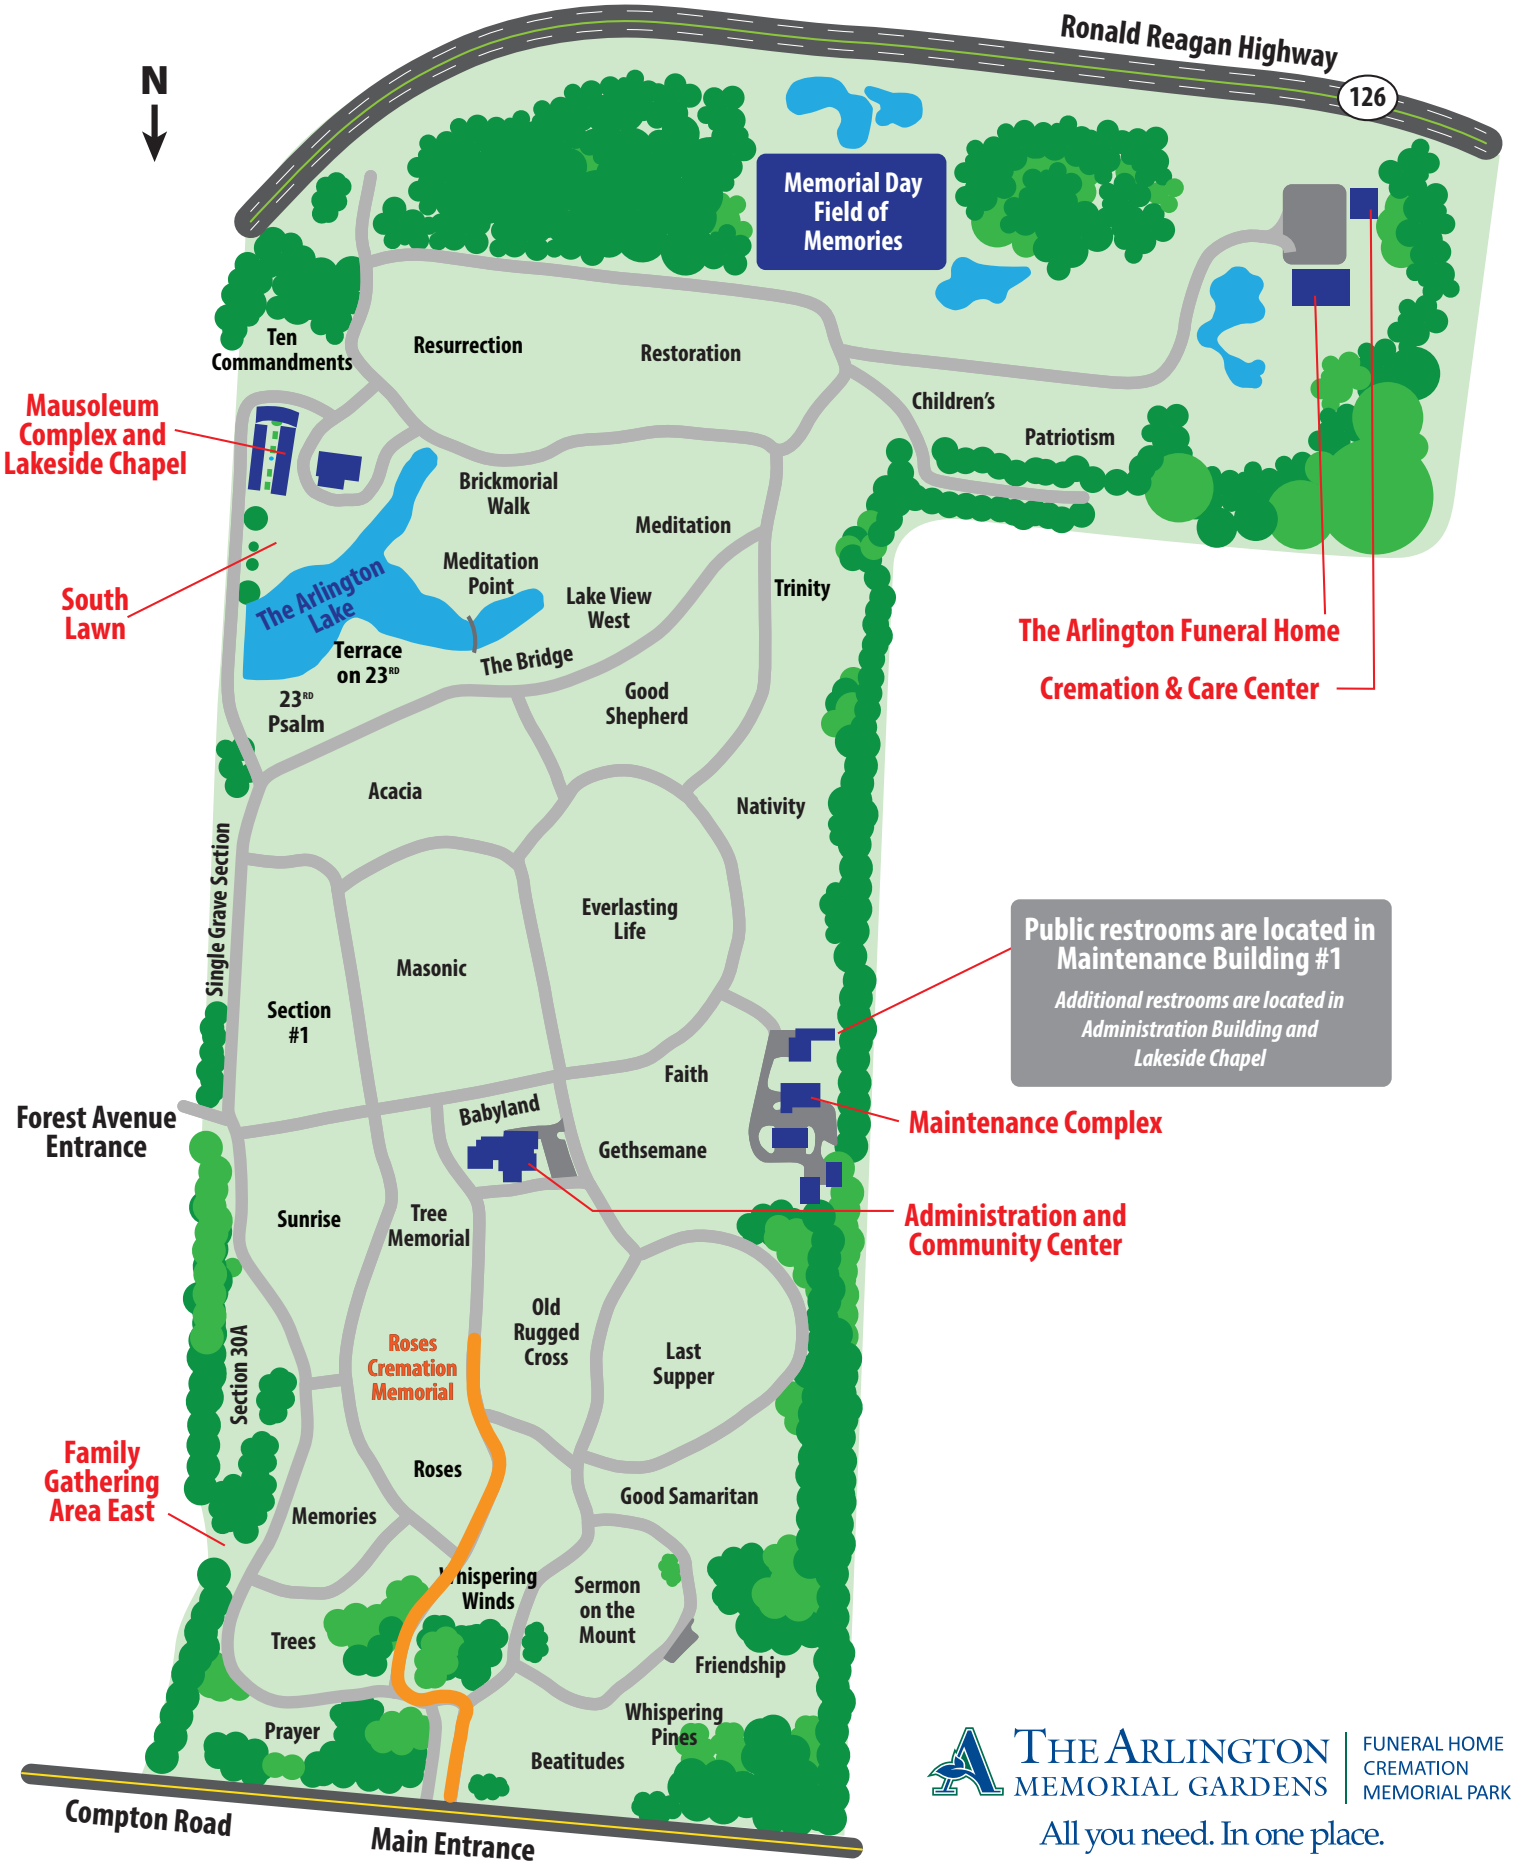

Roses Cremation Memorial (follow the orange line)

Public restrooms are located in Maintenance Building #1
 Additional restrooms are located in Administration Building and Lakeside Chapel