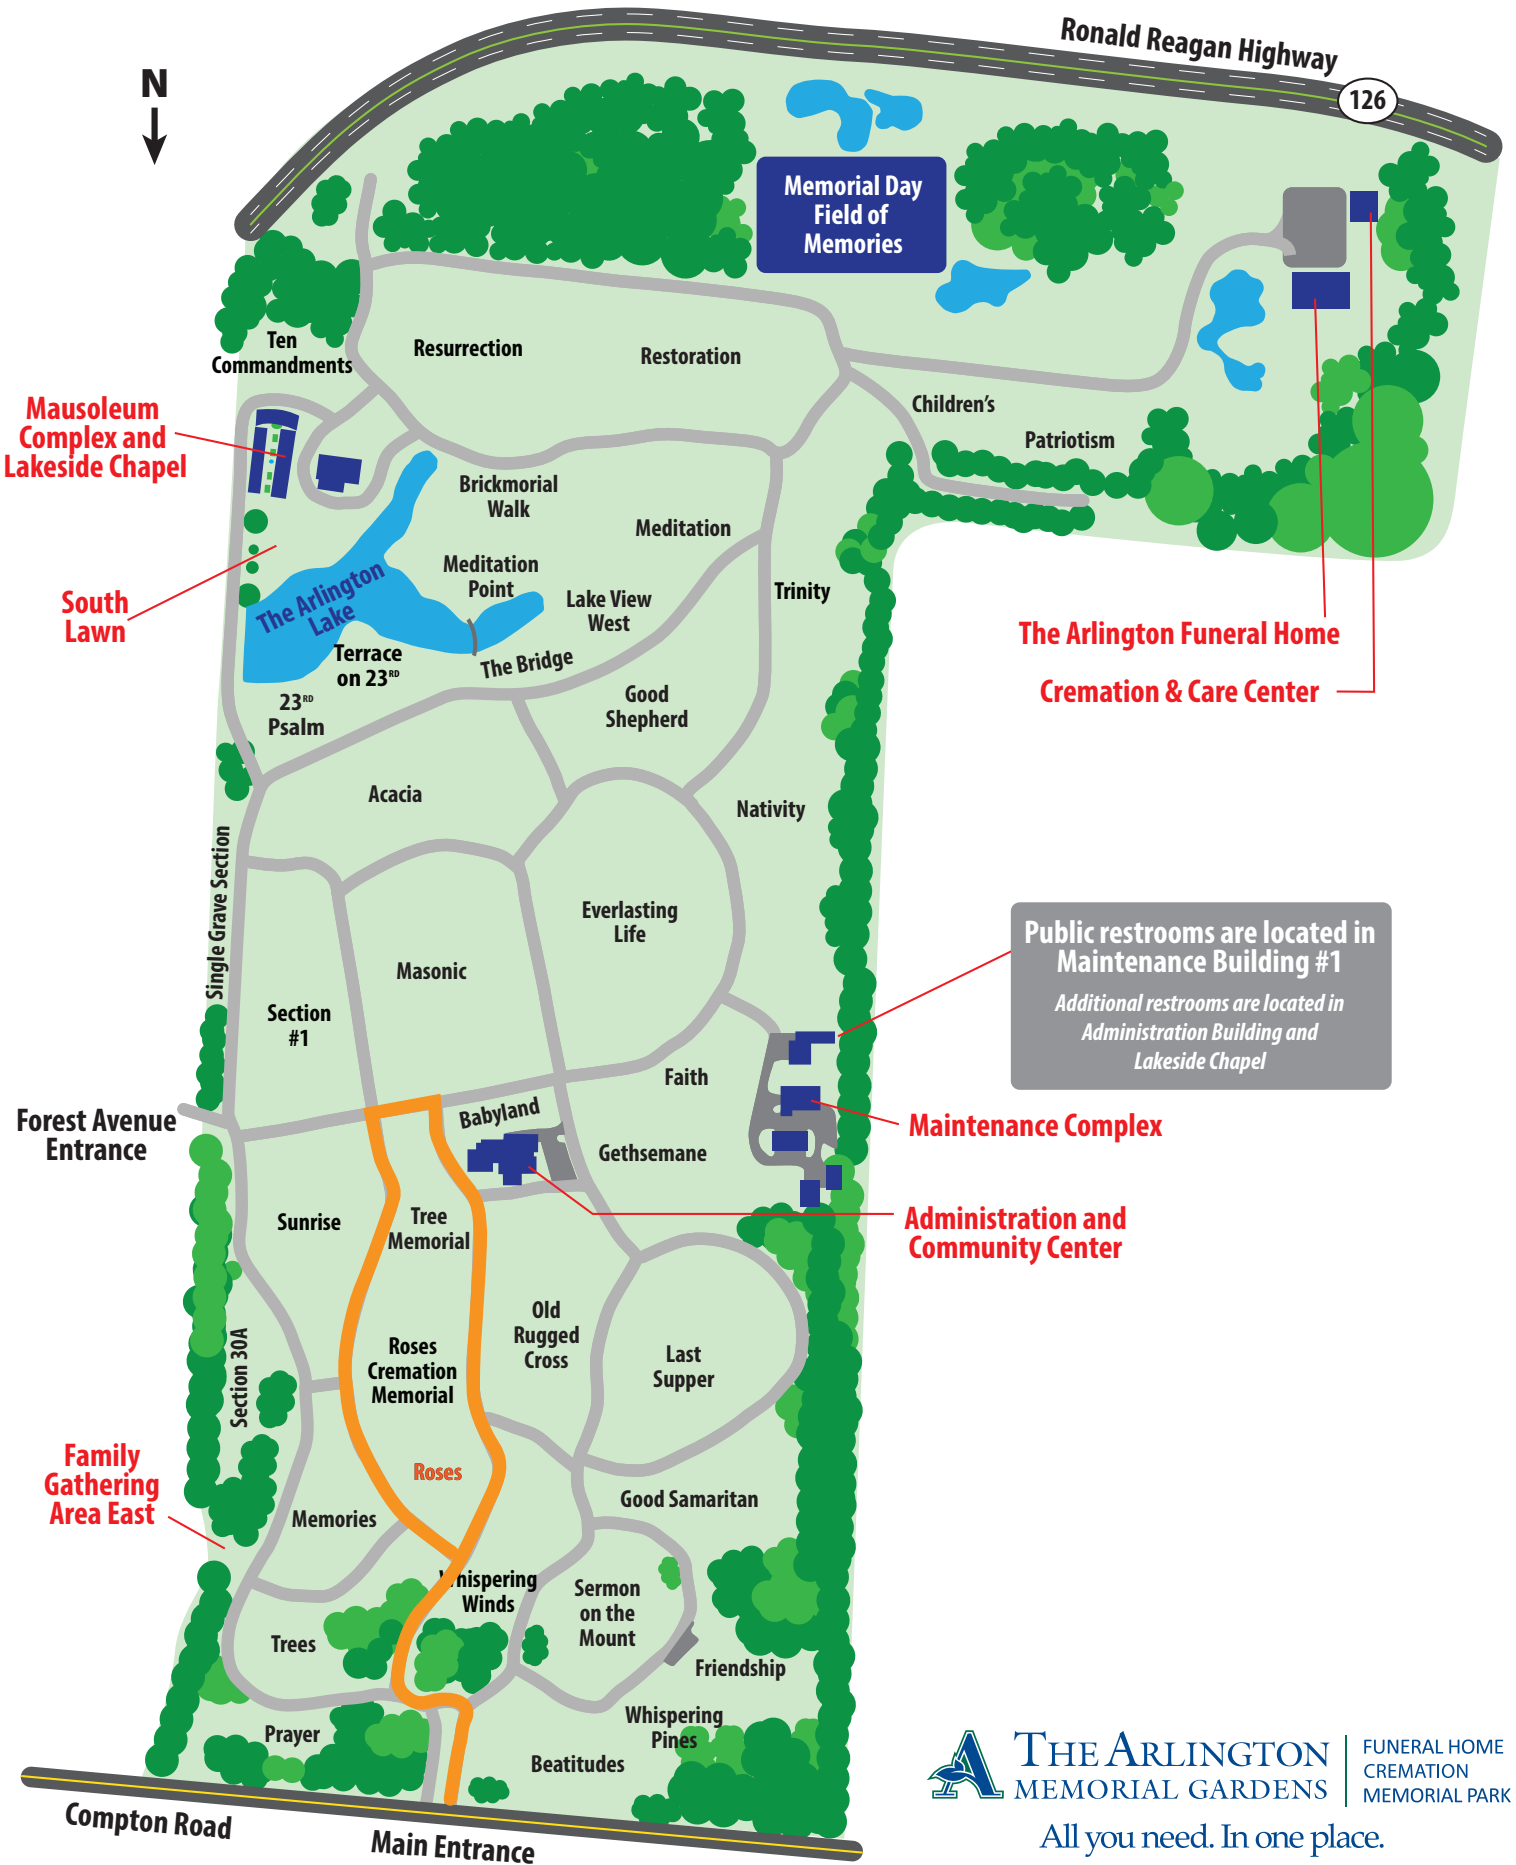

Roses (follow the orange line)

**The Arlington Funeral Home
Cremation & Care Center**

**Public restrooms are located in
Maintenance Building #1**
*Additional restrooms are located in
Administration Building and
Lakeside Chapel*

Maintenance Complex

**Administration and
Community Center**