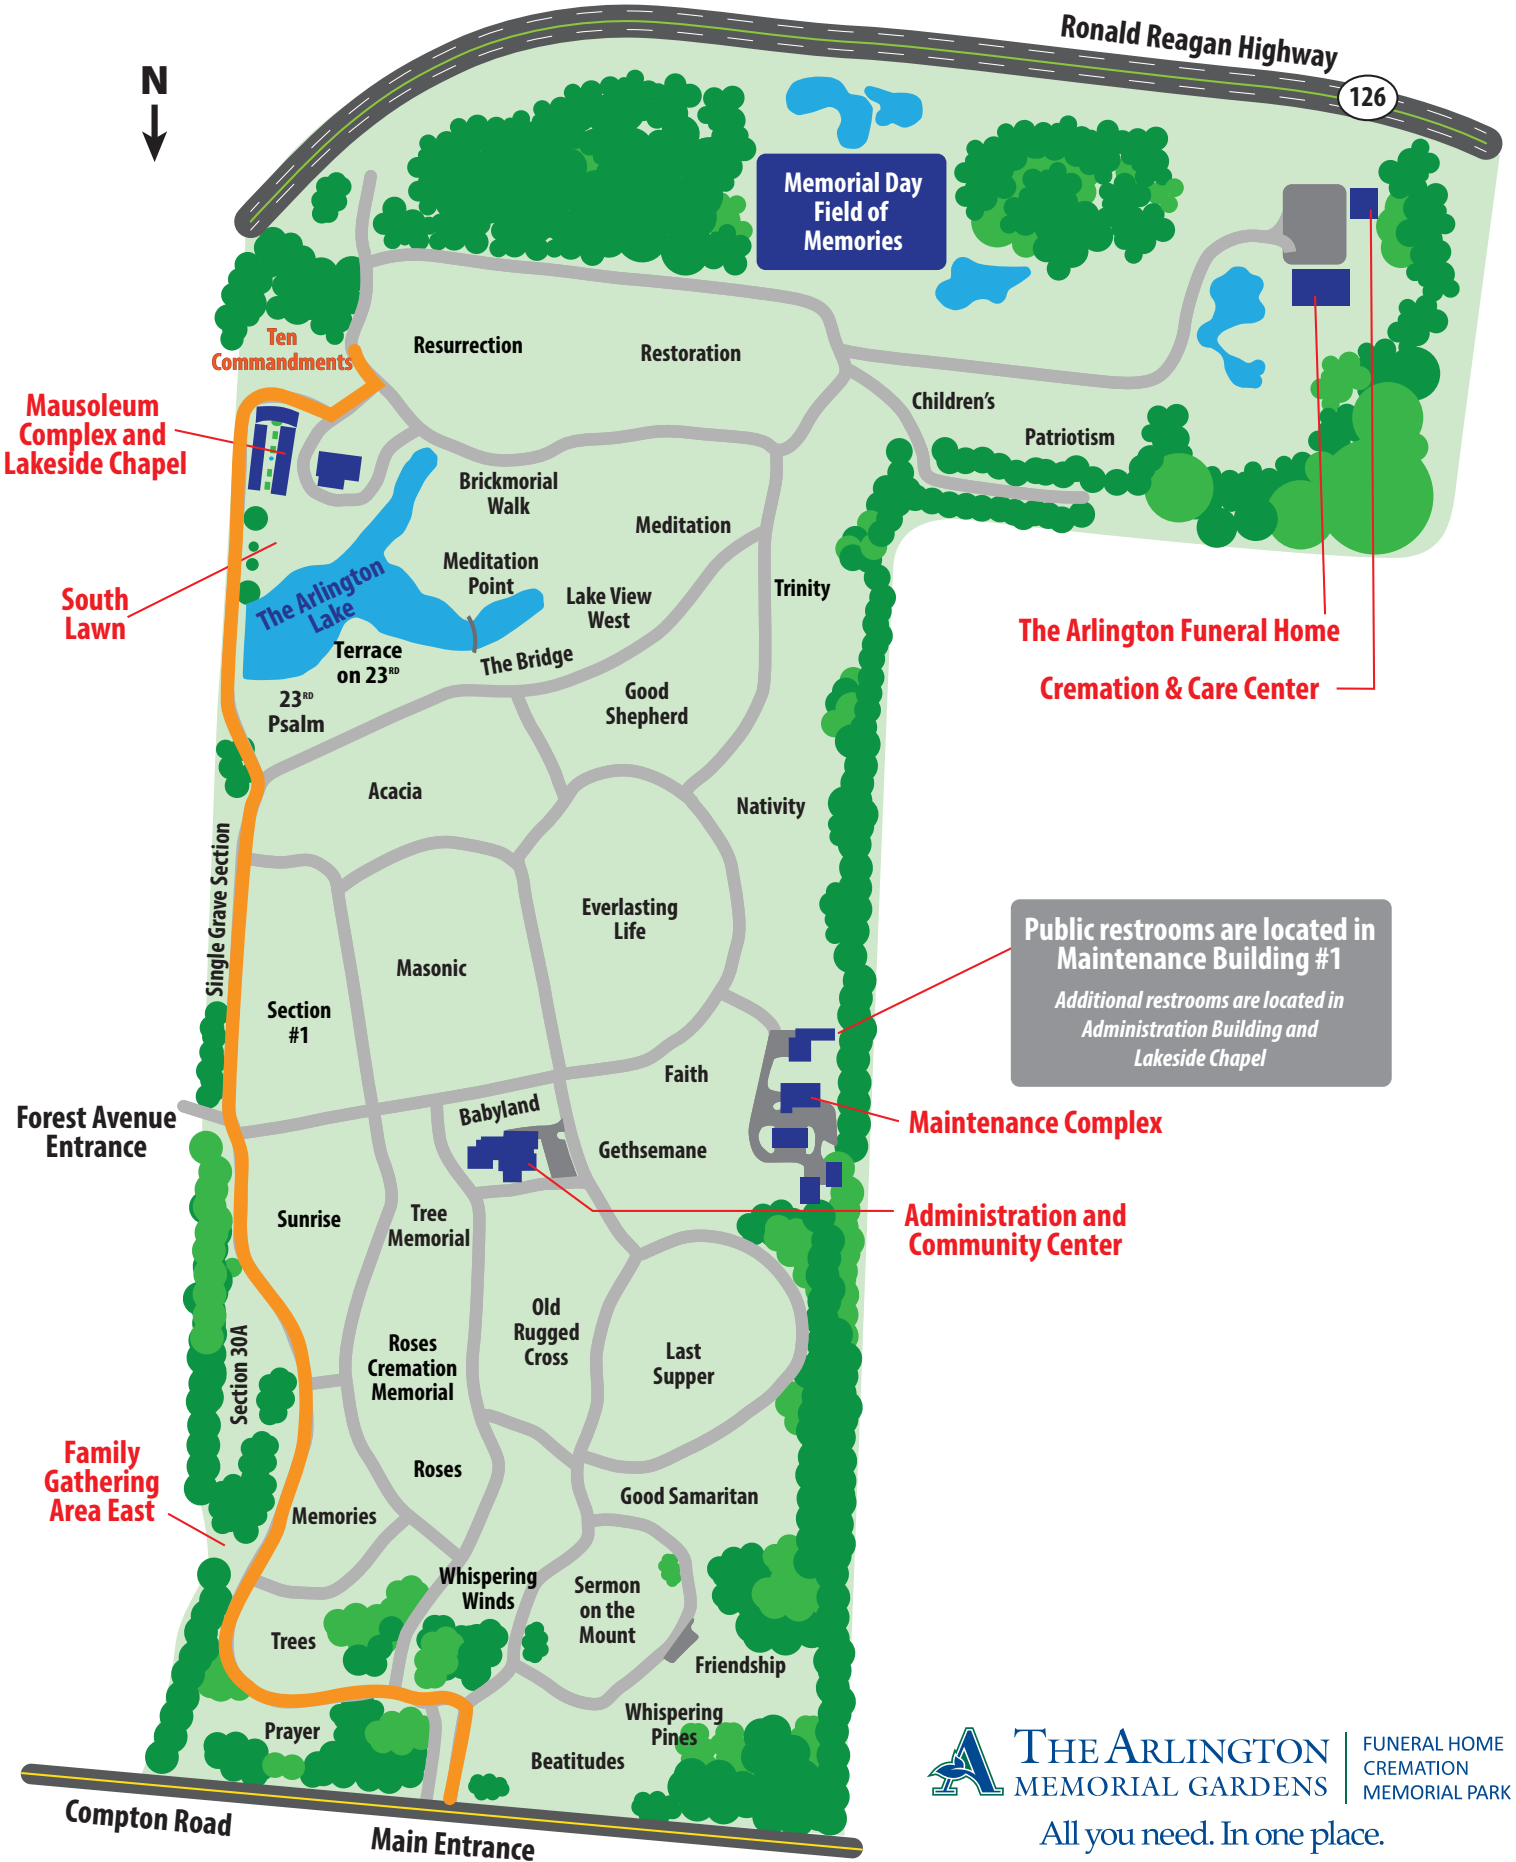

Ten Commandments (follow the orange line)

**The Arlington Funeral Home
Cremation & Care Center**

**Public restrooms are located in
Maintenance Building #1**
*Additional restrooms are located in
Administration Building and
Lakeside Chapel*

Maintenance Complex

**Administration and
Community Center**