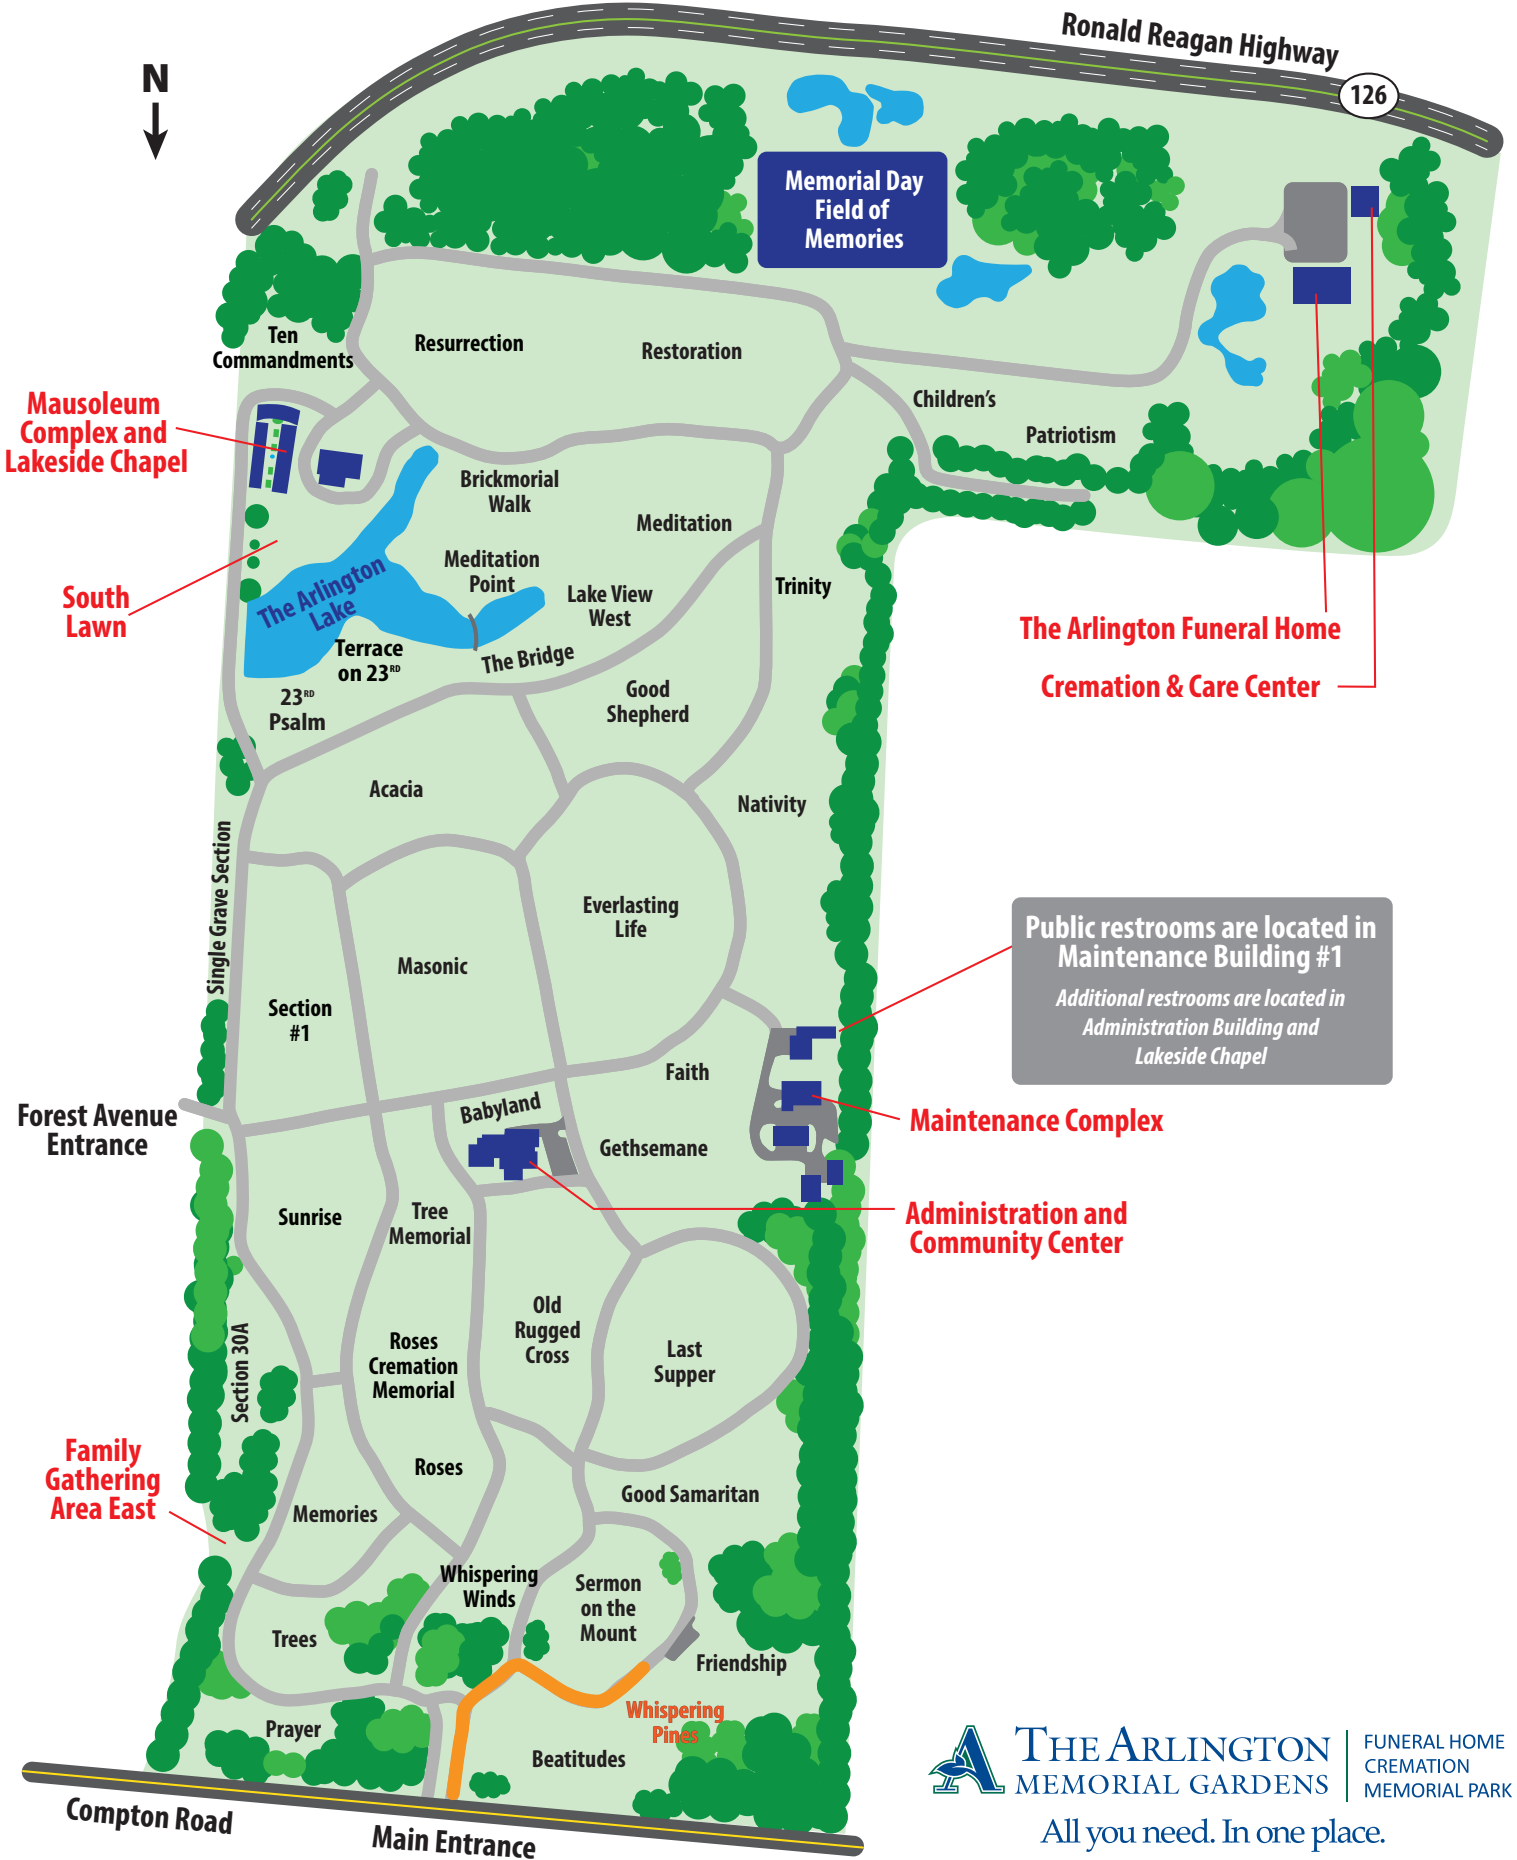

# Whispering Pines (follow the orange line)

Public restrooms are located in Maintenance Building #1  
 Additional restrooms are located in Administration Building and Lakeside Chapel